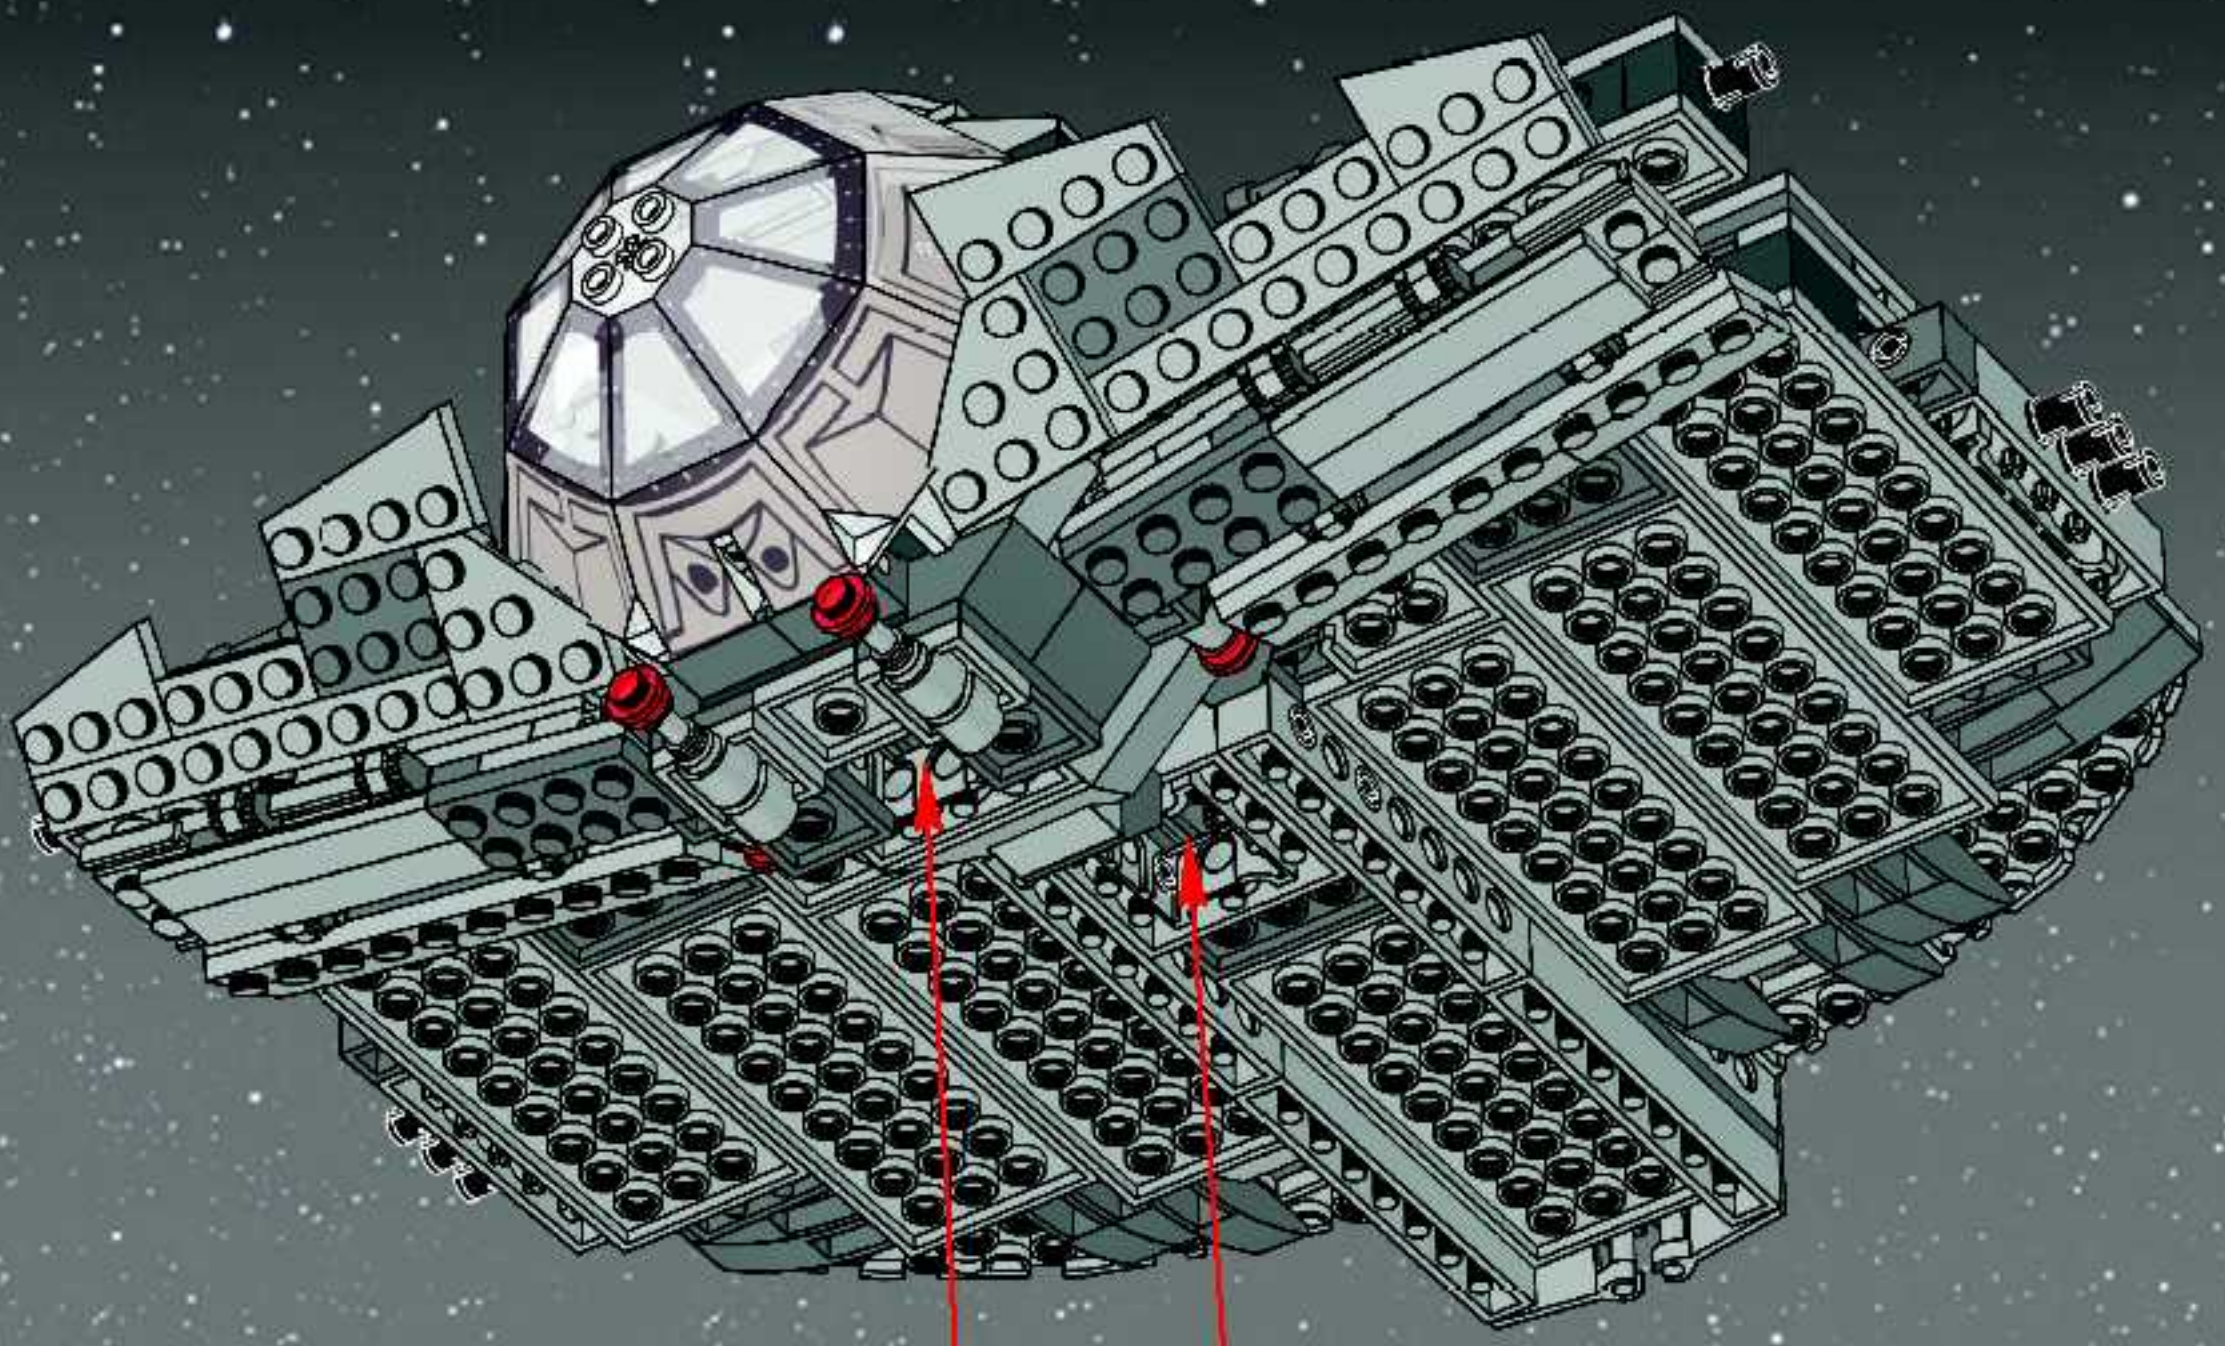

STAR WARS
Sensor Fleet Systems
TE Advanced XI Prototype

Class	Prototype
Size	1.2 meters tall
Capacity	1,200 sensors per second
Weight	2,500 kg

Prototype for use in Imperial
planets and systems. Prototype
is not for use in space.