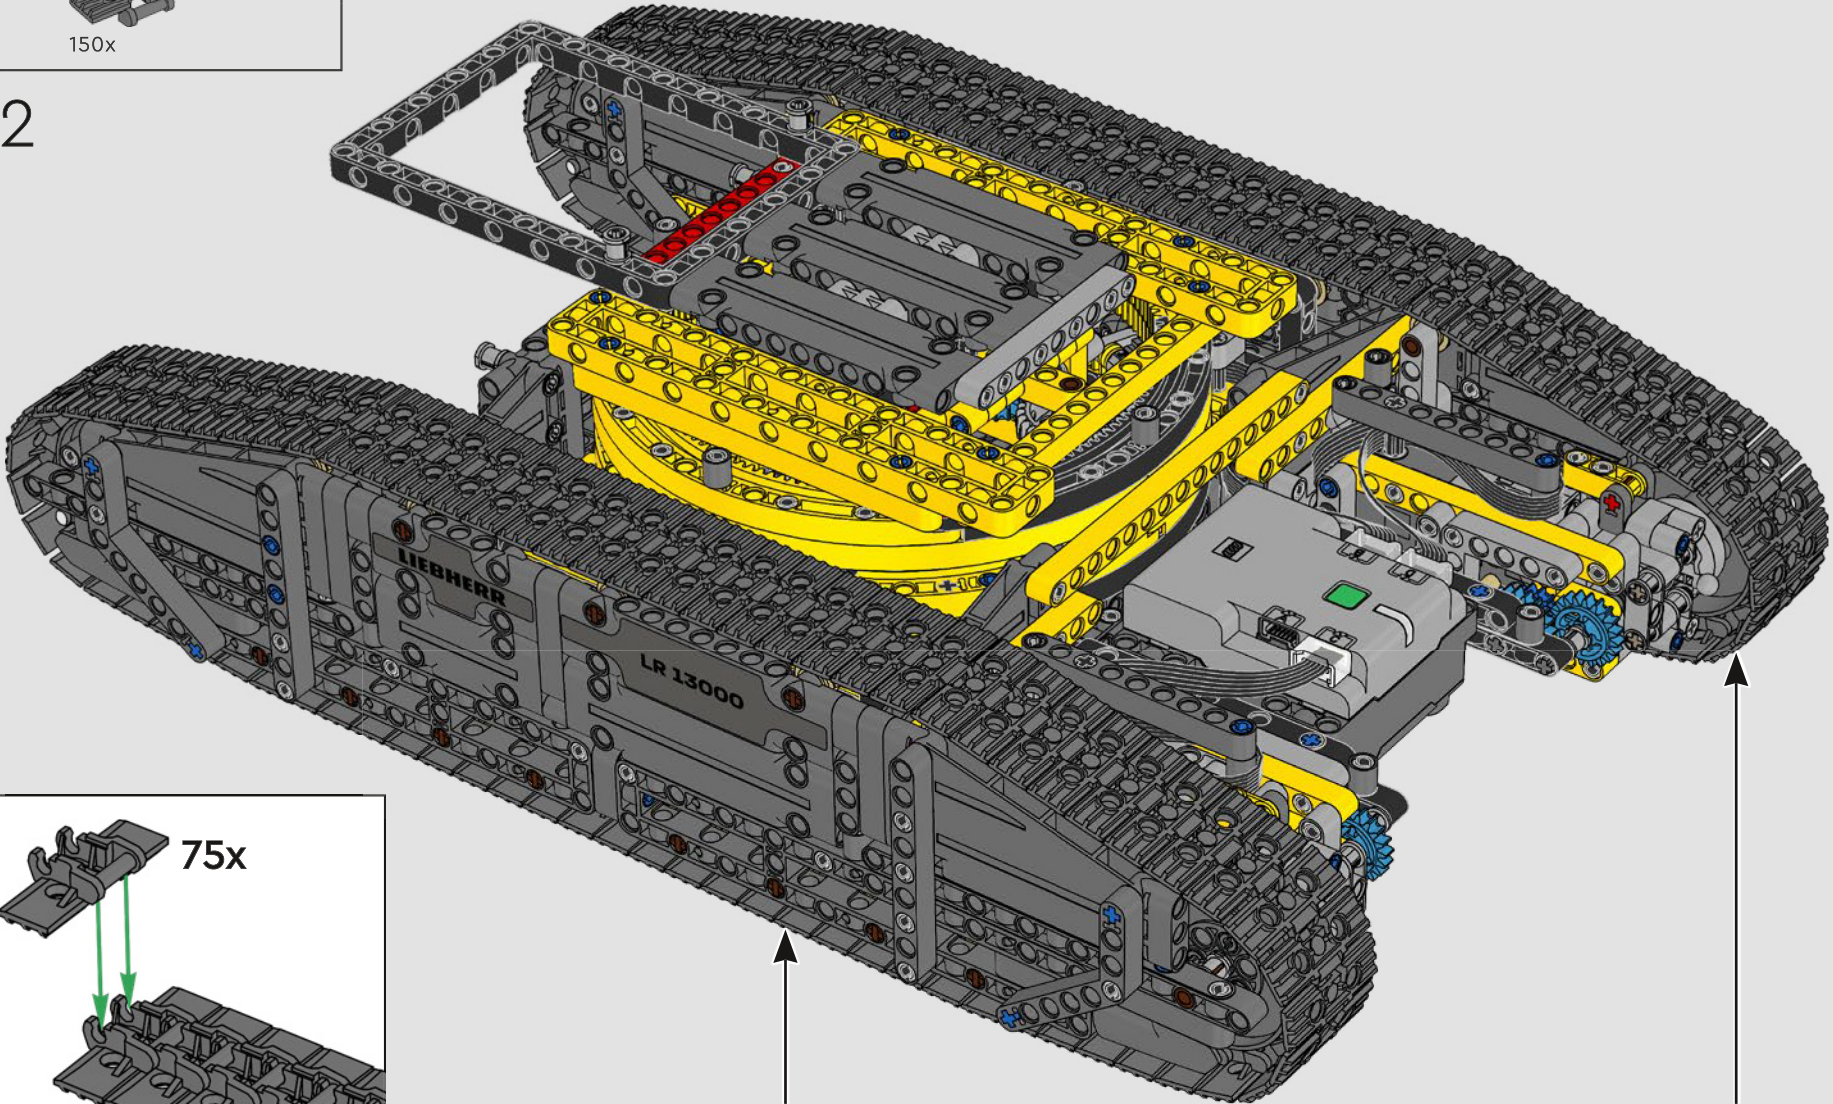

340

341

342

CHECK POINT 2 OF 5: TEST TRACK AND TURNTABLE FUNCTIONS

***Before you continue building,
check the track and turntable functions:***

1. Open the LEGO® Control+ App on your smartphone or tablet
2. Select the 42146 Liebherr Crawler Crane in the model selection screen
3. Open Step 2
4. Follow the instructions in the app to test all track and turntable functions.