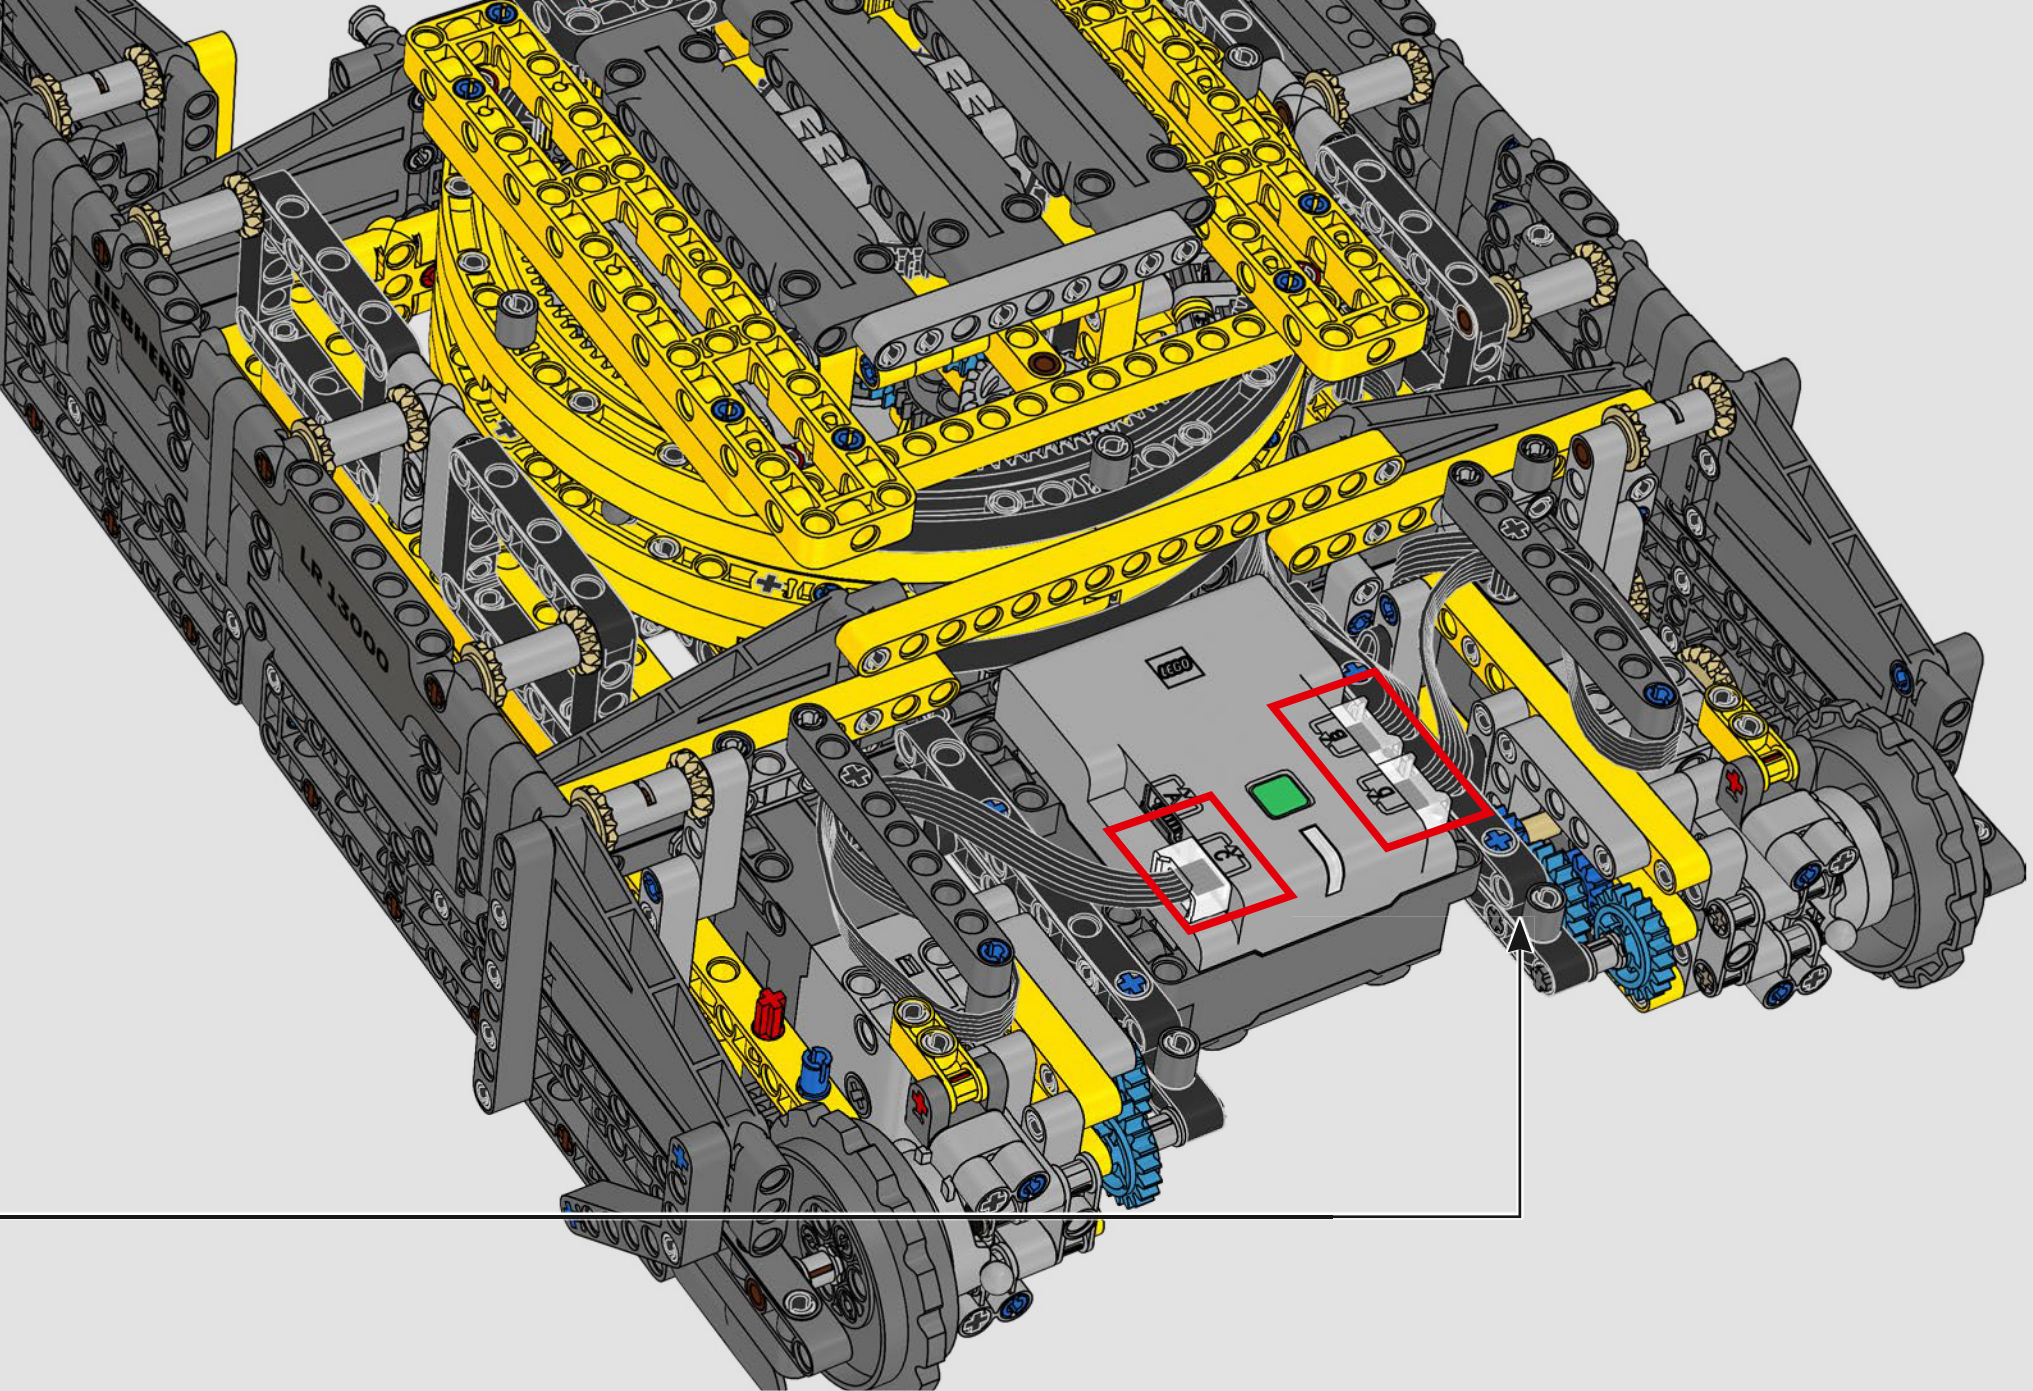

340

341

342

CHECK POINT 2 OF 5: TEST TRACK AND TURNTABLE FUNCTIONS

***Before you continue building,
check the track and turntable functions:***

1. Open the LEGO® Control+ App on your smartphone or tablet
2. Select the 42146 Liebherr Crawler Crane in the model selection screen
3. Open Step 2
4. Follow the instructions in the app to test all track and turntable functions.