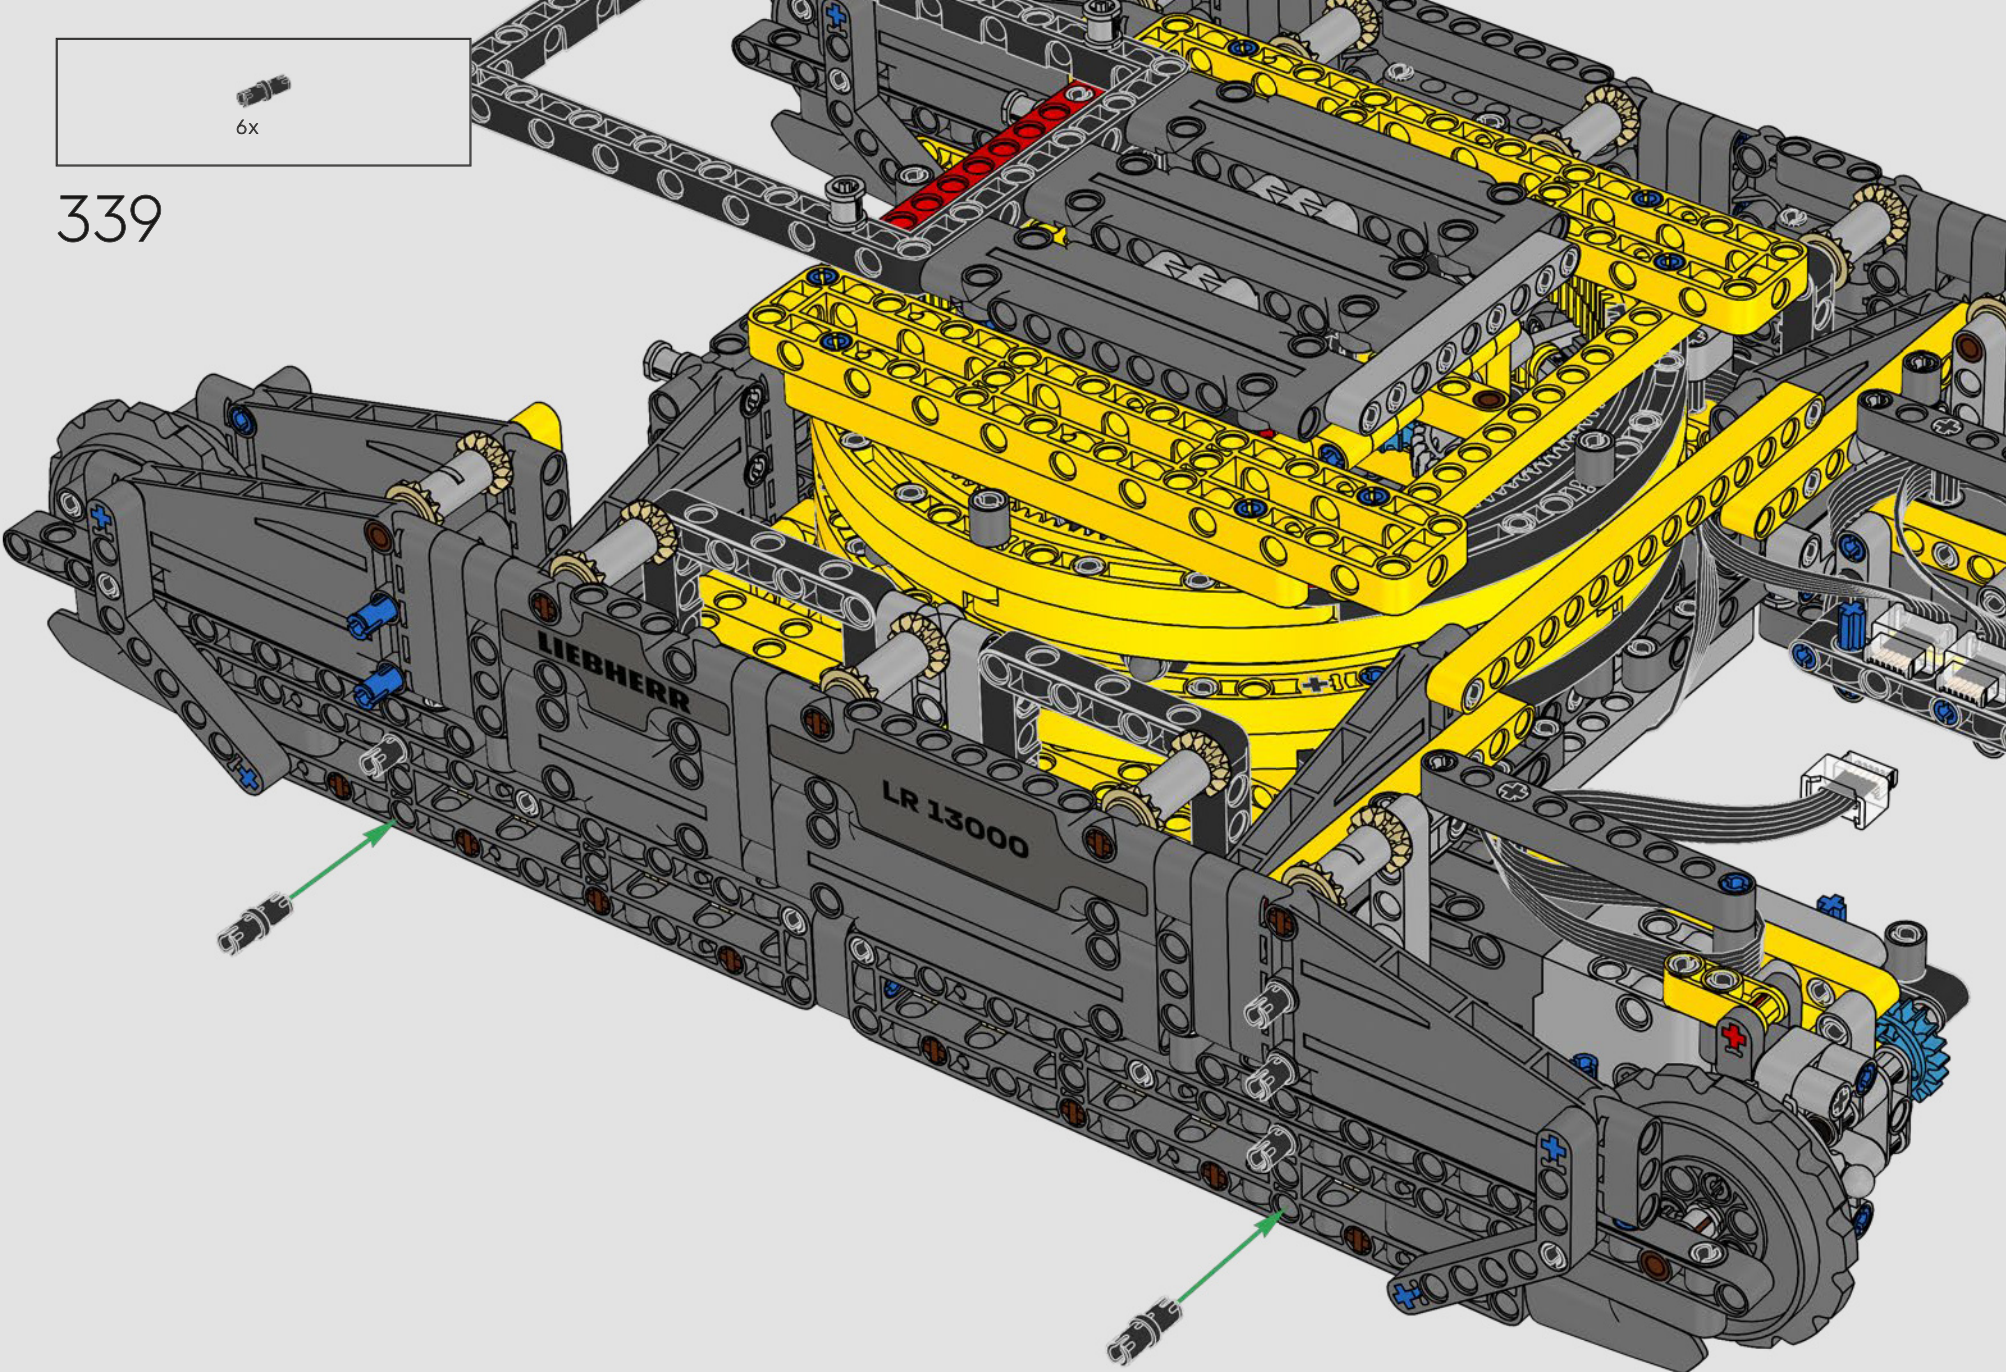

340

341

342

CHECK POINT 2 OF 5: TEST TRACK AND TURNTABLE FUNCTIONS

***Before you continue building,
check the track and turntable functions:***

1. Open the LEGO® Control+ App on your smartphone or tablet
2. Select the 42146 Liebherr Crawler Crane in the model selection screen
3. Open Step 2
4. Follow the instructions in the app to test all track and turntable functions.