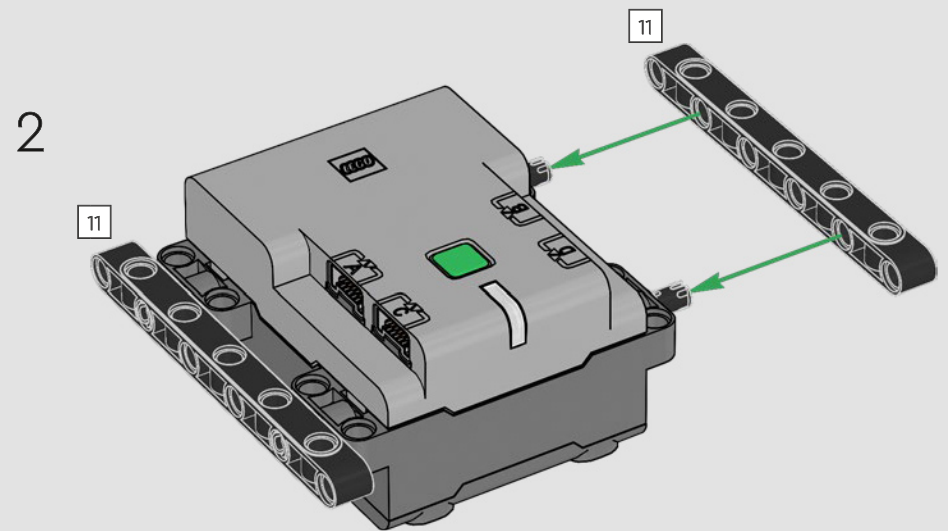

340

341

342

CHECK POINT 2 OF 5: TEST TRACK AND TURNTABLE FUNCTIONS

***Before you continue building,
check the track and turntable functions:***

1. Open the LEGO® Control+ App on your smartphone or tablet
2. Select the 42146 Liebherr Crawler Crane in the model selection screen
3. Open Step 2
4. Follow the instructions in the app to test all track and turntable functions.