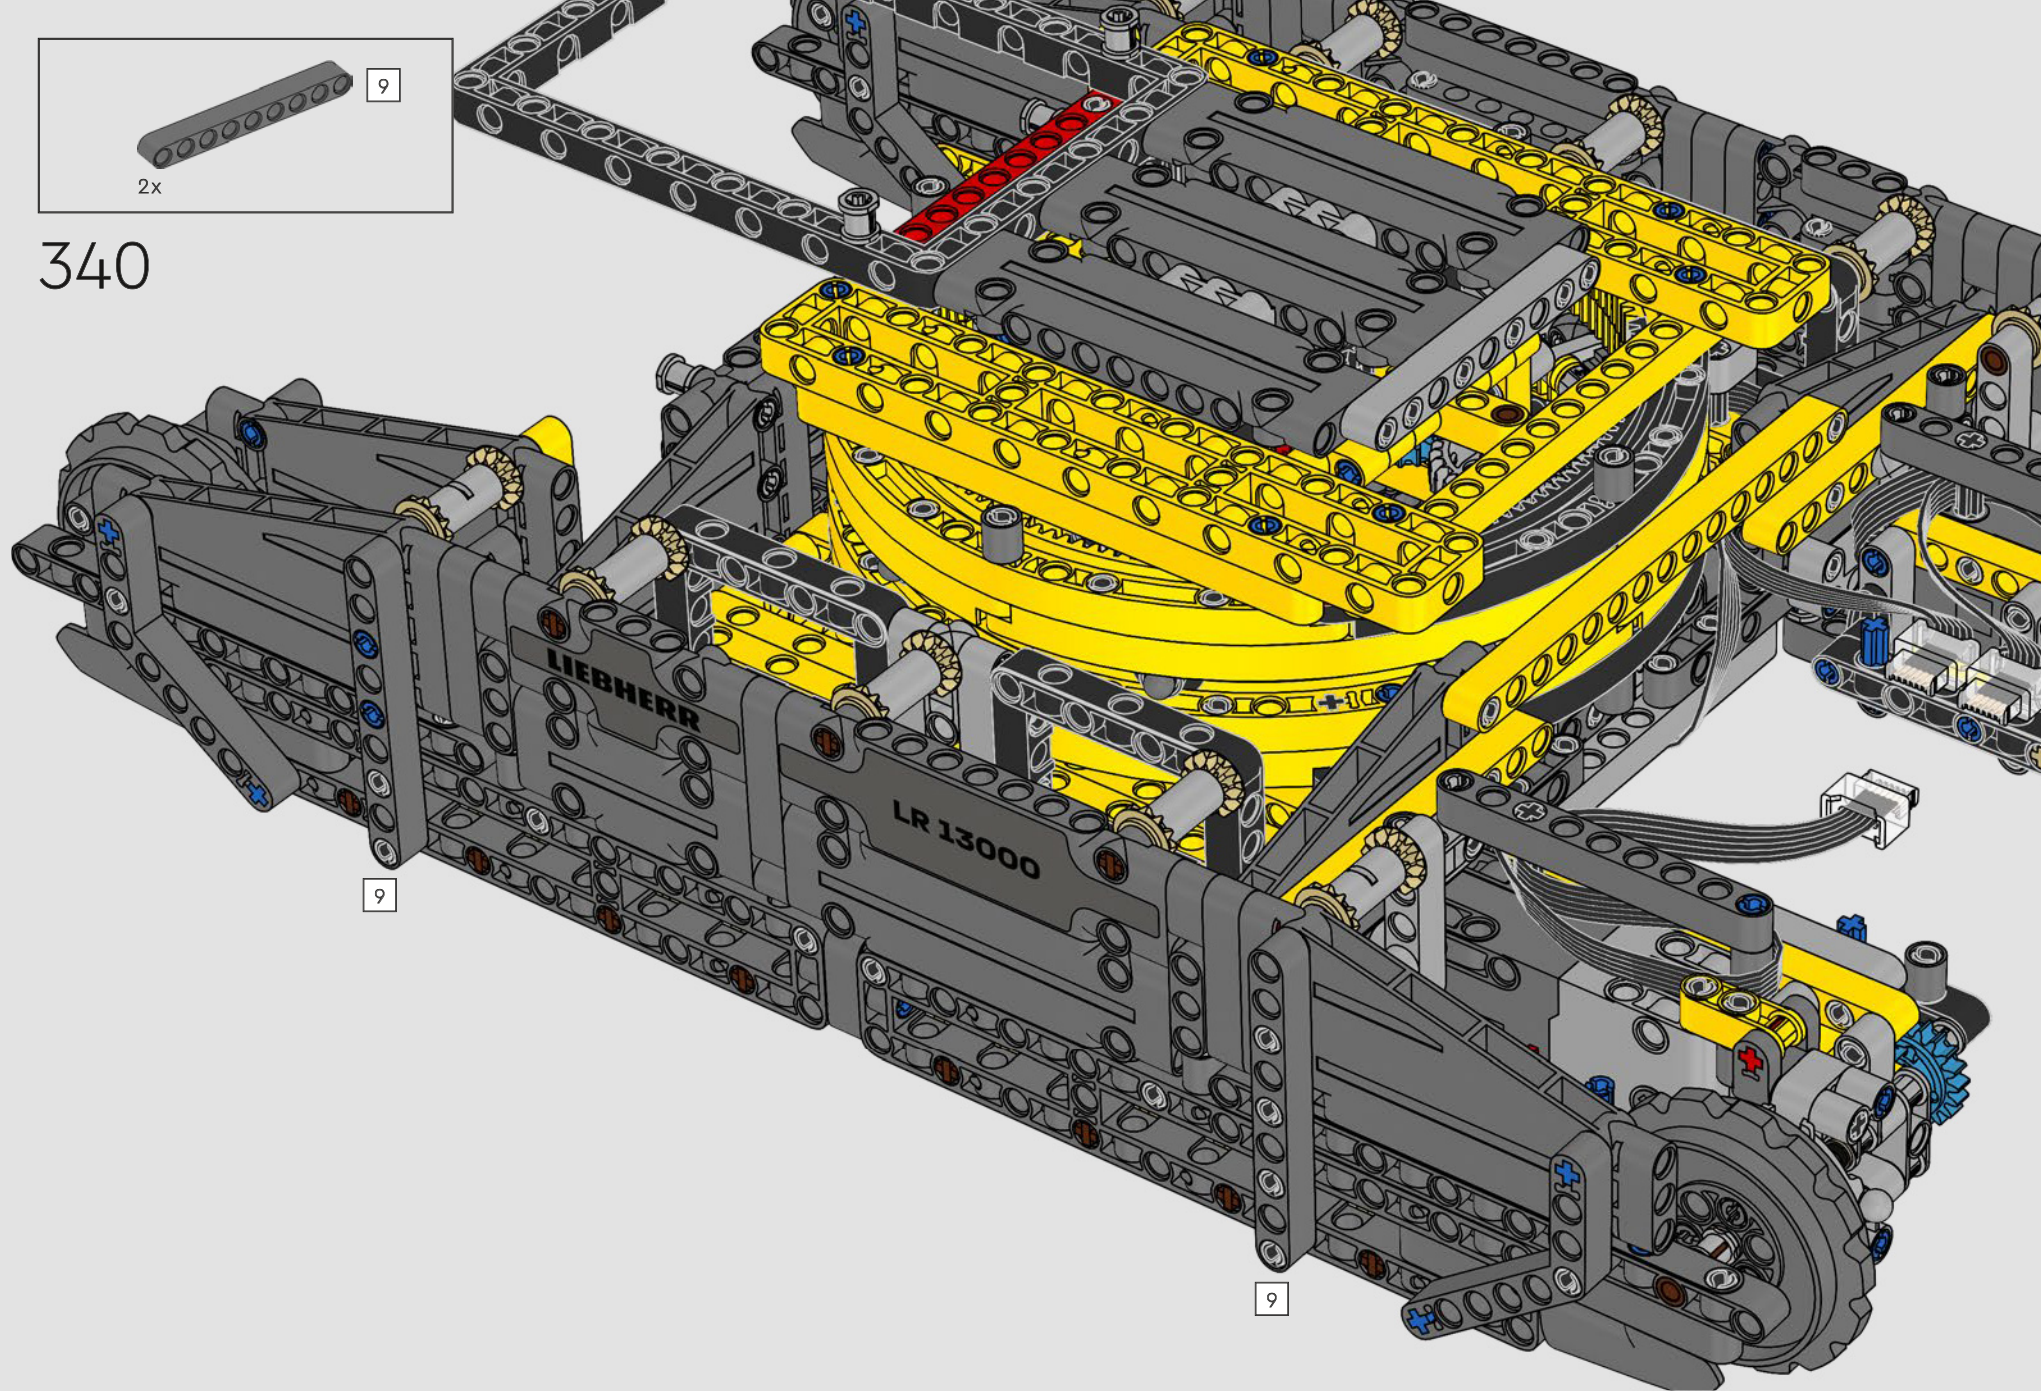

340

341

342

CHECK POINT 2 OF 5: TEST TRACK AND TURNTABLE FUNCTIONS

***Before you continue building,
check the track and turntable functions:***

1. Open the LEGO® Control+ App on your smartphone or tablet
2. Select the 42146 Liebherr Crawler Crane in the model selection screen
3. Open Step 2
4. Follow the instructions in the app to test all track and turntable functions.