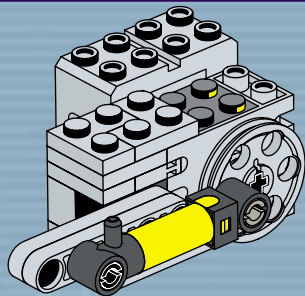

12

5218+8735

3

4

5218+8735

This text is located in a purple triangular banner in the top right corner. It identifies the part number for the connector shown in the inset image. To the right of the text is a small image of the grey Technic connector with four pins.