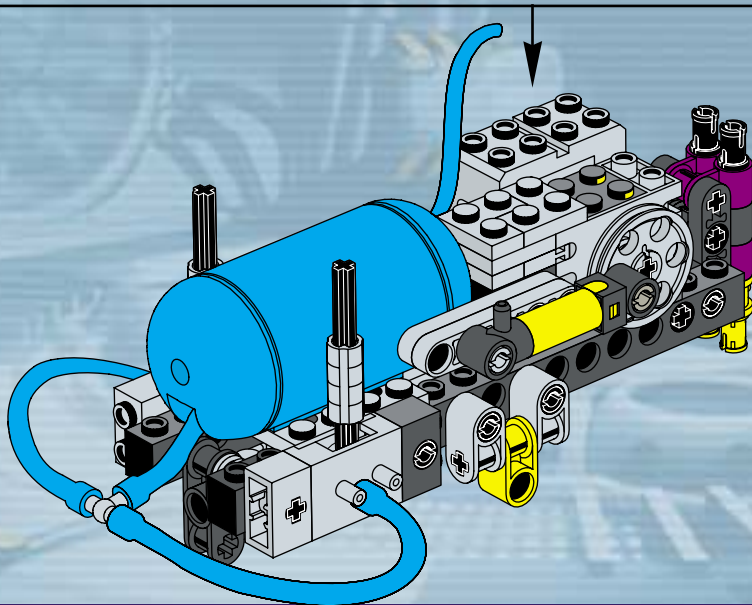

12

5218+8735

3

4

5218+8735

This text is located in a purple triangular banner in the top right corner. It identifies the part number for the connector shown in the inset image. To the right of the text is a small image of the grey Technic connector with four pins.