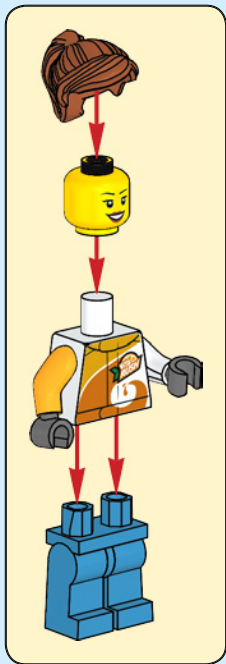

AVERTISSEMENT :
RISQUE D'ÉTOUFFEMENT.
Contient des petites pièces.
Ne convient pas aux enfants de
moins de 3 ans.

ADVERTENCIA:
PELIGRO DE ASFIXIA.
No recomendado para niños
menores de 3 años.
Contiene piezas pequeñas.