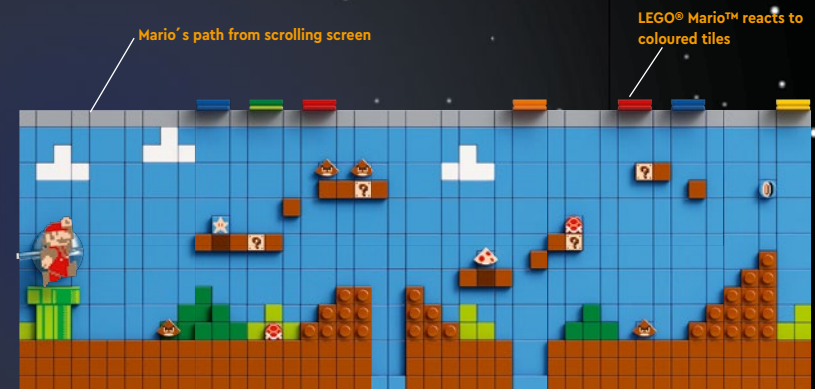

[LEGO.com/service/buildinginstructions](https://www.lego.com/service/buildinginstructions)

The Legend of Zelda™

Excitebike™

Metroid™

Creating a classic 1980s-style LEGO® TV with a functional scrolling screen proved to be a major challenge for the design team. Not only did all the moving parts have to work reliably and scroll without clashing, the gearing and hand crank had to turn smoothly and consistently. The team created an automated test rig and carried out a 20-hour scrolling test before they were satisfied. On the console, the Game Pak holder was also rigorously tested, being pushed 8000 times in a row to ensure the mechanical design was durable enough.

Combine this set with LEGO® Mario™ to add another dimension to the experience. Removing the centre panel on top of the TV reveals a unique tag; scan it with your LEGO Mario™ then place him in the slot. He will then start to react to the on-screen obstacles, power-ups and enemies, all to the theme music of the original Super Mario Bros.™ game.

Starter Course 71360 needed

71374

71360

Red Shell

Super Star

Goomba

? Block

Super Mushroom