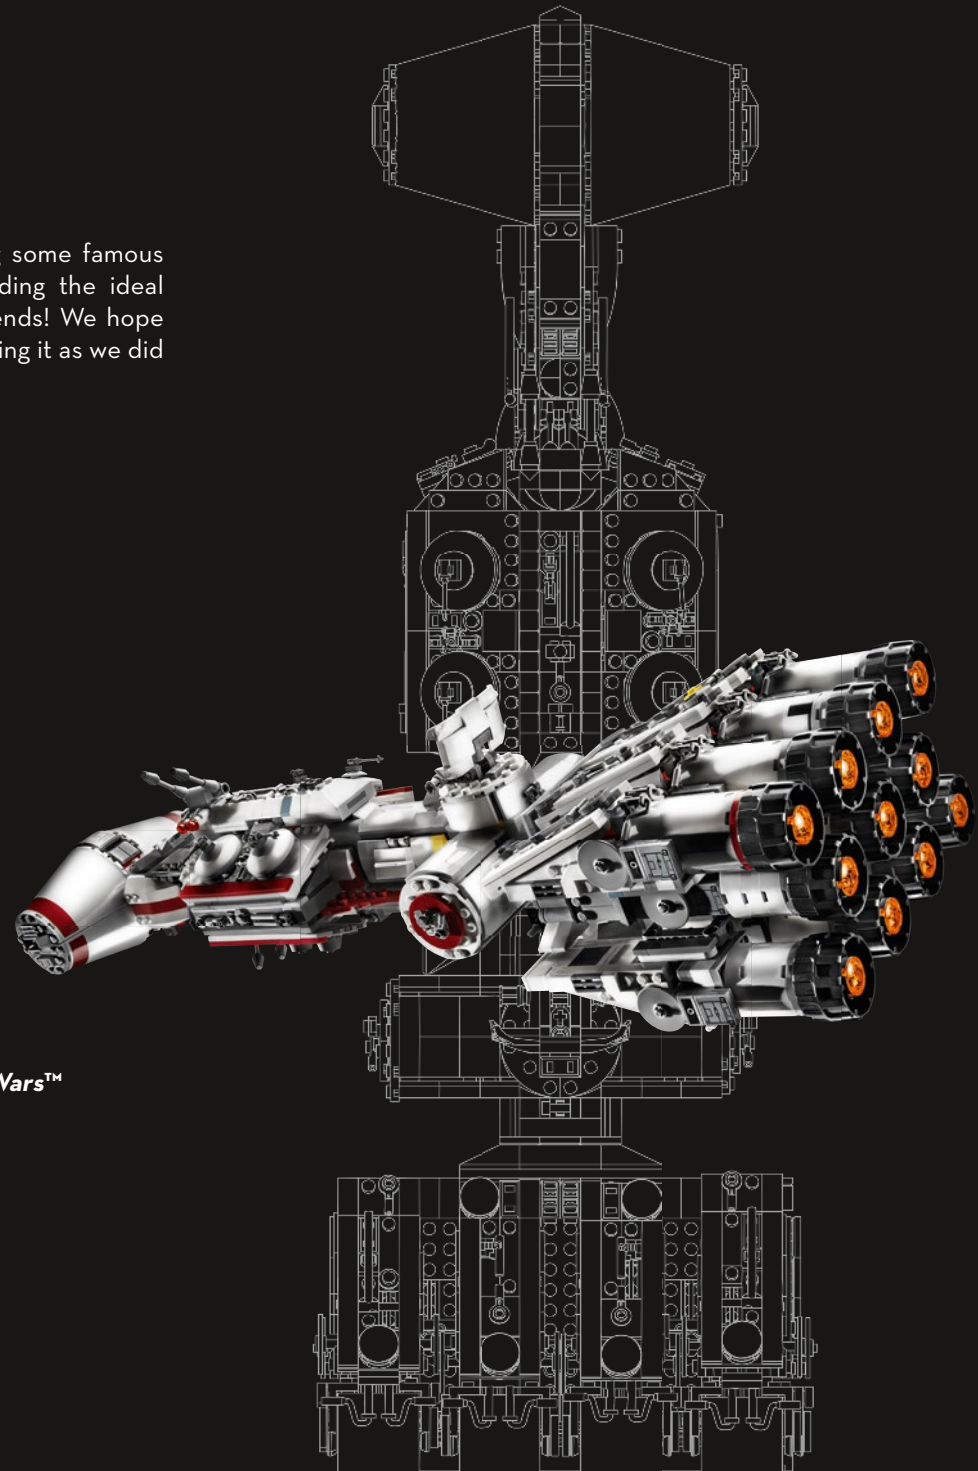

With this model we really worked to get the full potential out of every brick. It's great to look at, super accurate and packed with play

features. Perfect for rebuilding some famous scenes from the movie or finding the ideal display spot to show off to friends! We hope that you have as much fun building it as we did designing it.

Happy building!

A handwritten signature in white ink that reads "Jens Frederiksen".

Jens Kronvold Frederiksen
Design Director, LEGO® *Star Wars*™

ABOUT THE TANTIVE IV™

The *Tantive IV*™, a CR90 corvette, was designed by the Corellian Engineering Corporation to safely commute entire diplomatic escorts across the galaxy. The standard CR90 had the capacity to reach up to 950 kph and was armed with six turbolaser turrets. Recognised as an ambassadorial craft, the CR90 proved to be the perfect vessel to help the Rebellion evade the eyes of the Empire. The most famous of all these craft was the war-ready Alderaan™ cruiser *Tantive IV*.

The *Tantive IV* was the personal transport of one of the founders of the Rebellion, Senator of Alderaan Bail Organa. The *Tantive IV* was docked on the Rebel flagship *Profundity* when the breakaway Rebel group Rogue One successfully stole the Death Star™ plans and called the fleet into battle. After a crippling fight, the *Tantive IV*'s hyperdrive, engines and weapons were badly damaged. Despite the damage, it was able to escape with the Death Star plans aboard.

Pursued across the galaxy by Darth Vader™ in the Imperial Star Destroyer, *Devastator*, it was testament to the firepower and speed of the *Tantive IV* that it almost reached its destination, before being overrun. But the Death Star plans were already beyond the Empire's reach, hurtling towards the planet Tatooine's surface in the hands of droids C-3PO™ and R2-D2™.