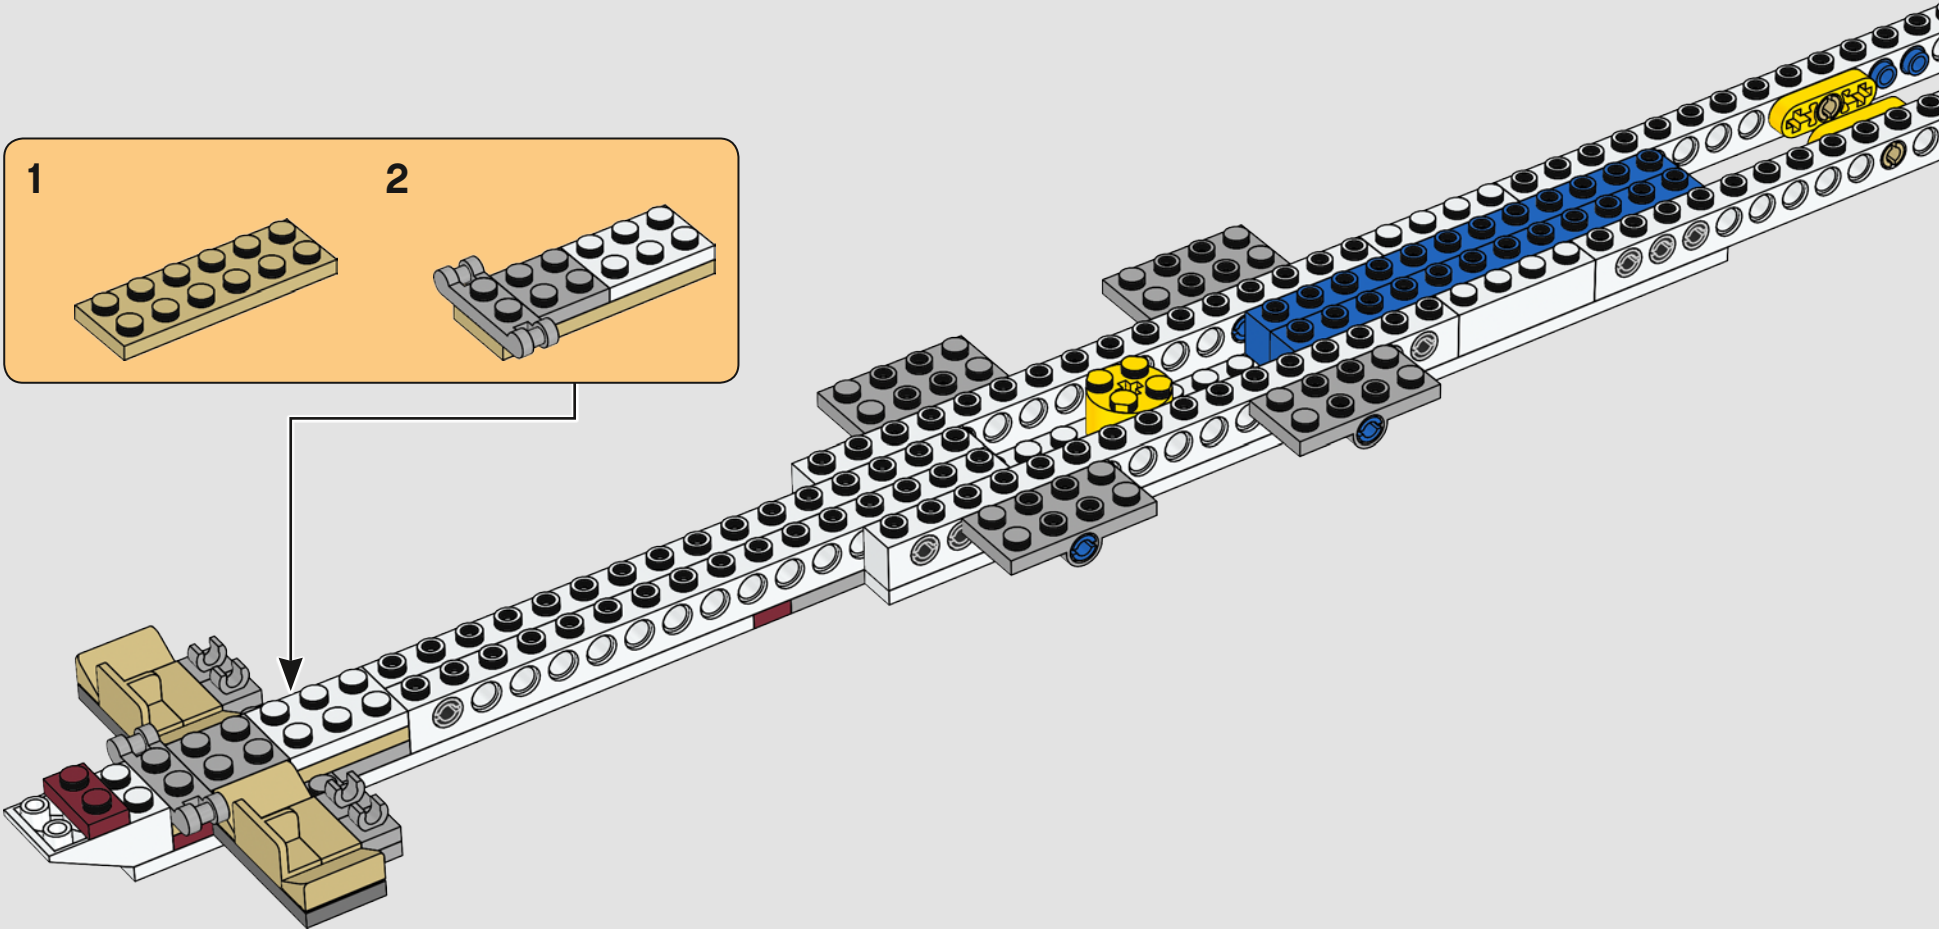

Pursued across the galaxy by Darth Vader™ in the Imperial Star Destroyer, *Devastator*, it was testament to the firepower and speed of the *Tantive IV* that it almost reached its destination, before being overrun. But the Death Star plans were already beyond the Empire's reach, hurtling towards the planet Tatooine's surface in the hands of droids C-3PO™ and R2-D2™.

17

18

19

20

21

22

23

24