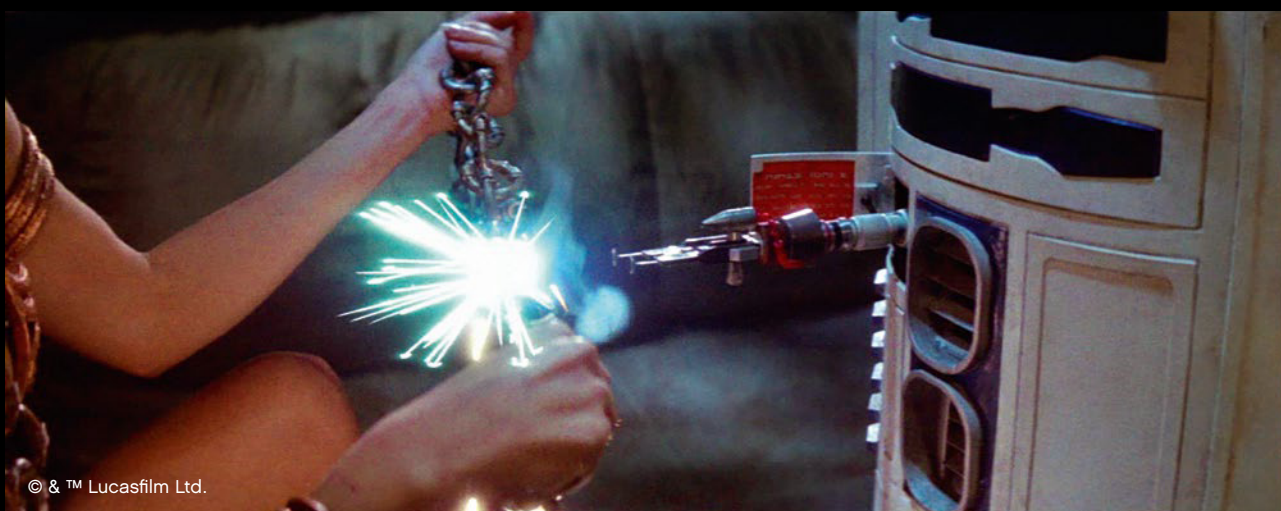

© & ™ Lucasfilm Ltd.