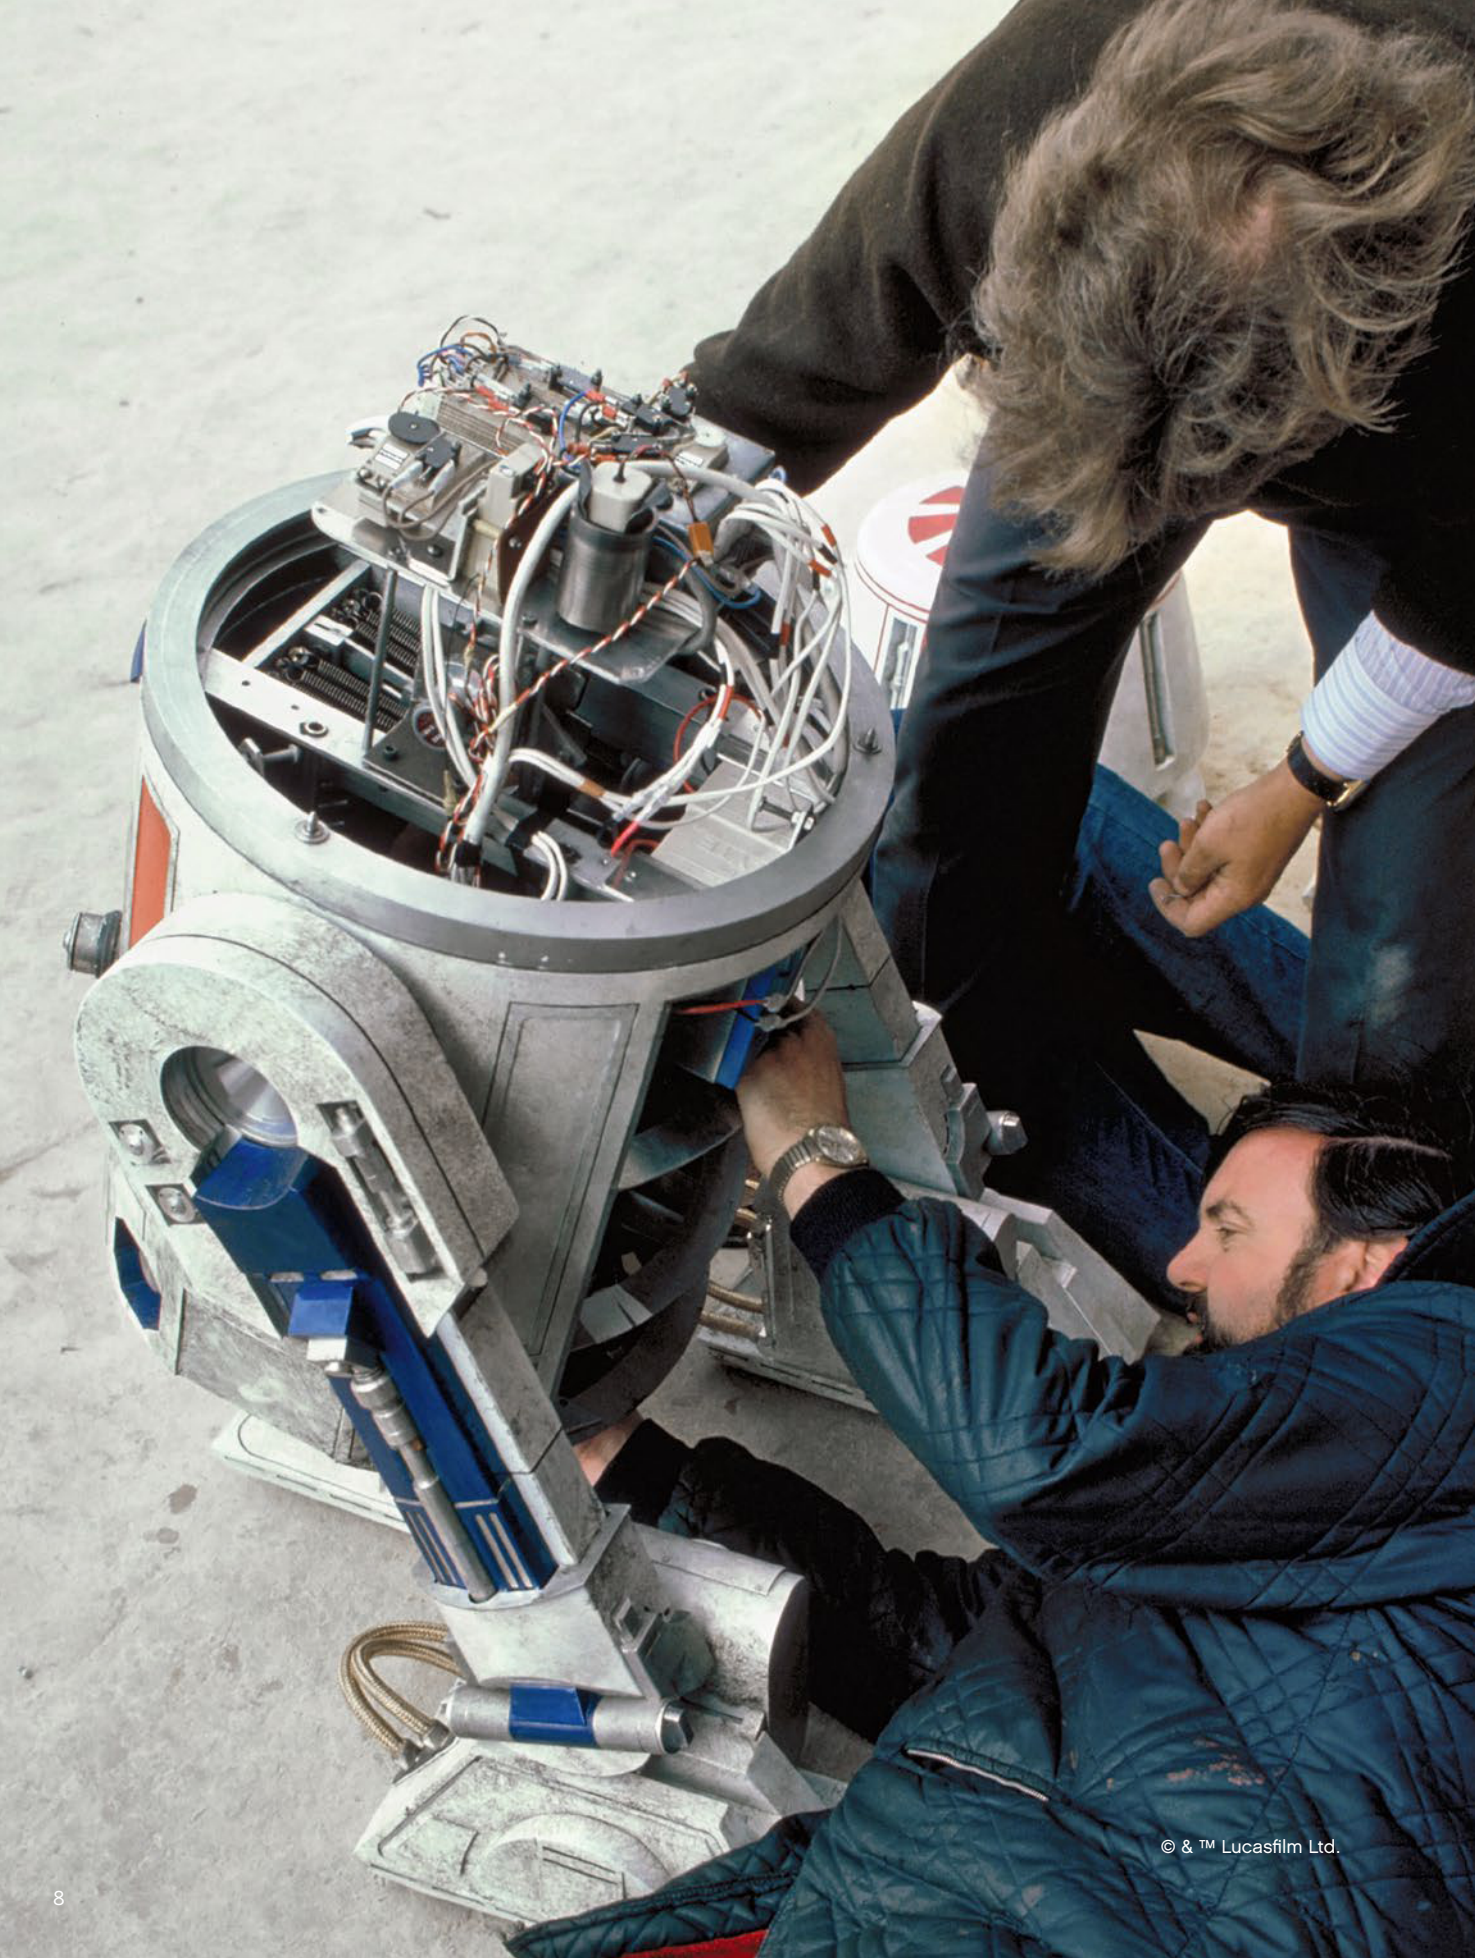

Why we love R2-D2

A Naboo native, R2-D2 was a loyal partner to Anakin Skywalker from the early Podracing years through The Clone Wars. He was recognised by Queen Amidala for helping her escape during the Trade Federation's occupation. He has zapped, shorted out and set fire to Imperial battle droids and enemies. He has created ingenious diversions, fixed hyperdrives, unlocked lift and spaceship doors, traps and trash compactors.

Still, one of our favourite moments is when he plays Princess Leia's urgent plea for help for Luke Skywalker and Obi-Wan Kenobi. We realise what is at stake and that this little droid is more than an 'overweight glob of grease'. It's a point of no return for the young farm boy and the Jedi-in-hiding. They must choose a side in the escalating galactic civil war. The adventure can begin.

© & ™ Lucasfilm Ltd.

© & ™ Lucasfilm Ltd.

© & ™ Lucasfilm Ltd.

© & ™ Lucasfilm Ltd.

© & ™ Lucasfilm Ltd.

Size matters not

Despite his humble size, 'Artoo' is an invaluable, resourceful and loyal sidekick to the masters he serves. It's clear from very early on that he has a mind of his own. His petite size often causes people to underestimate him, and he can sweep in under the radar, stall the enemy, repair a starfighter in mid-flight, put out fires (or start them) and rescue his friends time and time again.

© & ™ Lucasfilm Ltd.

A piece of creative engineering

The R2-D2 model that was designed for *Star Wars: A New Hope* by concept artist Ralph McQuarrie has been adapted several times over the years. For *The Empire Strikes Back*, for example, the special effects team added remote-controlled versions, including two 'stunt doubles' for the scene where the poor droid shoots out of the muddy waters on Dagobah after a narrow escape from a swamp creature.