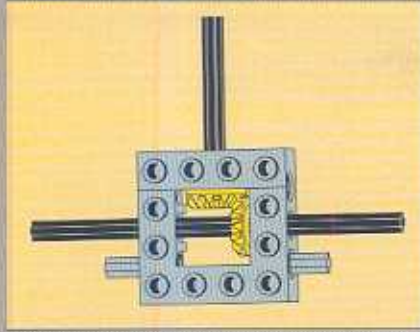

8279

TECHNIC

LEGO

1

2

3

4

5

1

2

3

4

6

LEGO
12
3x

LEGO 13

- 4x Blue Pin
- 1x Gear
- 1x Black Technic Part
- 1x Axle

15 1x

16 2x

1x

13 2x

14 1x

2x

1:1

21

18

4x

4x

A parts list for step 18. It includes a small icon of a grey wheel hub and a larger icon of a black tire. The quantity '4x' is written next to each icon. The number '18' is prominently displayed in the top left corner of the list box.