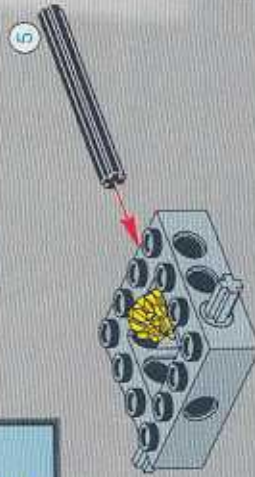

1

2

3

4

6

LEGO
12
3x

LEGO 13

- 4x Blue Pin
- 1x Gear
- 1x Black Technic Part
- 1x Axle

18

4x

4x

A parts list for step 18. It includes a small icon of a grey wheel hub and a larger icon of a black tire. The quantity '4x' is written next to each icon. The number '18' is prominently displayed in the top left corner of the list box.