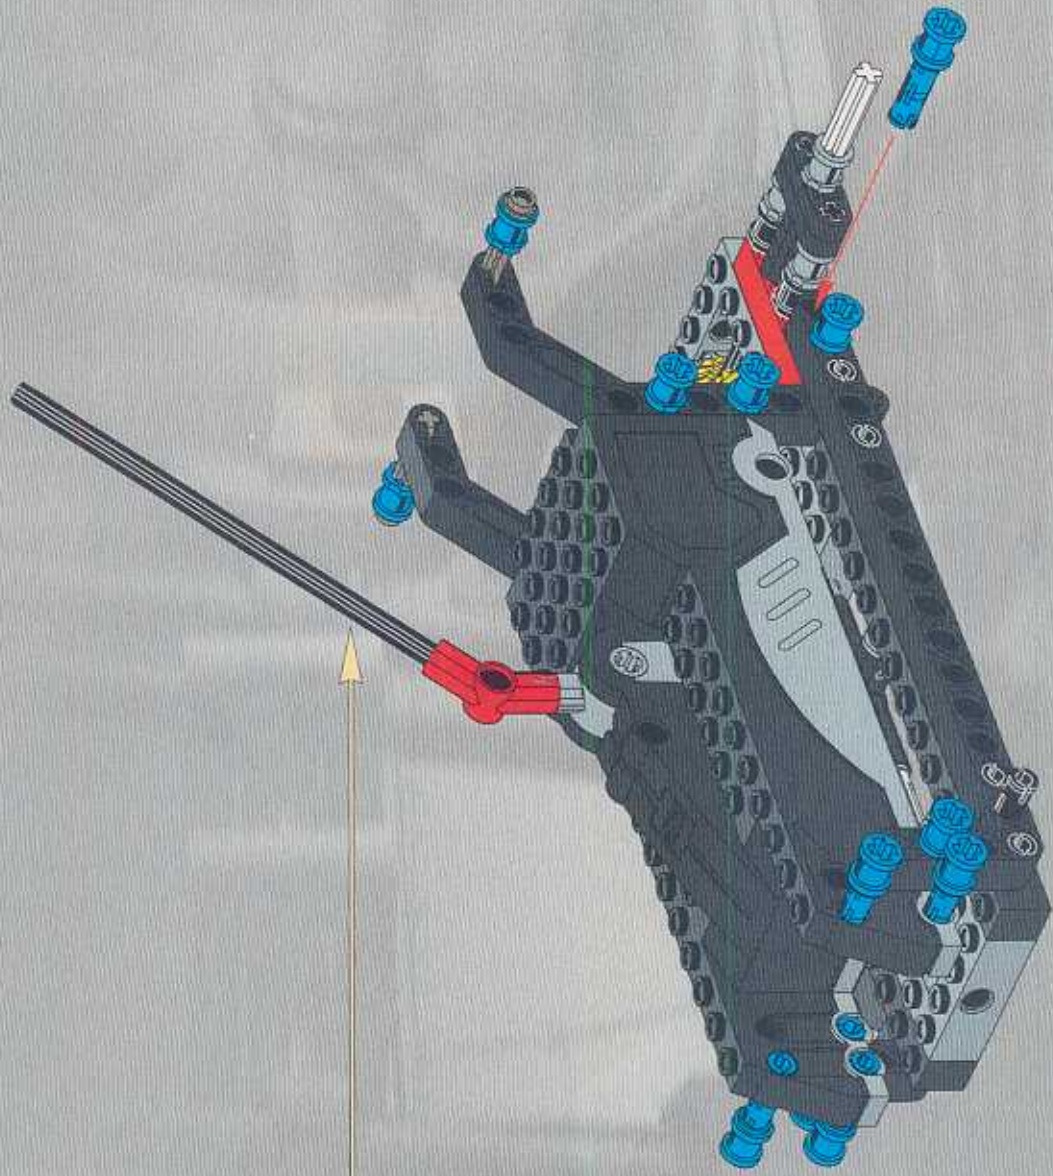

1

2

3

4

6

LEGO
12
3x

LEGO 13

- 4x Blue Pin
- 1x Gear
- 1x Black Technic Part
- 1x Axle

18

4x

4x

A parts list for step 18. It includes a small icon of a grey wheel hub and a larger icon of a black tire. The quantity '4x' is written next to each icon. The number '18' is prominently displayed in the top left corner of the list box.