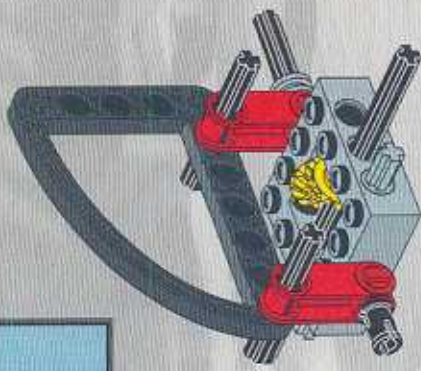

1

2

3

4

6

LEGO
12
3x

LEGO 13

- 4x Blue Pin
- 1x Gear
- 1x Black Technic Part
- 1x Axle

18

4x

4x

A parts list for step 18. It includes a small icon of a grey wheel hub and a larger icon of a black tire. The quantity '4x' is written next to each icon. The number '18' is prominently displayed in the top left corner of the list box.