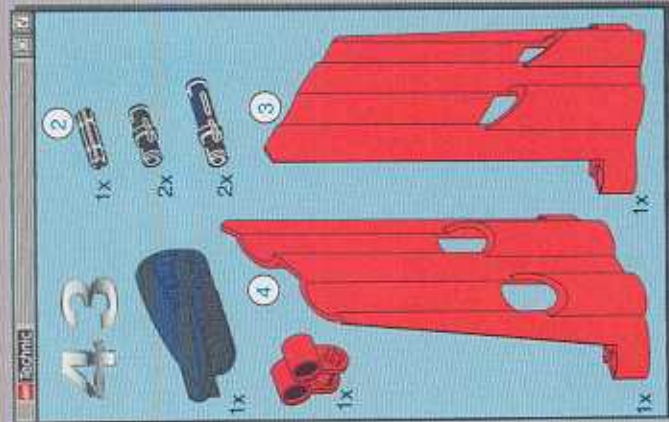

1x

1

2

LEGO Technic

42

2x

2x

This block contains the part list for step 42. It features the number '42' in a large font, the LEGO Technic logo, and two entries: a grey axle and a blue axle, each followed by the quantity '2x'. The items are arranged in a row.