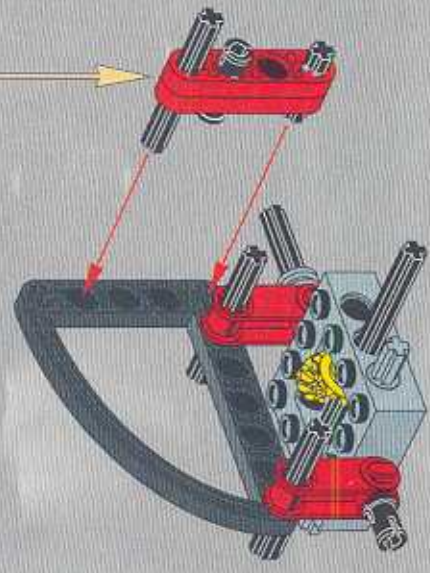

1

2

3

4

6

LEGO
12
3x

LEGO 13

- 4x Blue Pin
- 1x Gear
- 1x Black Technic Part
- 1x Axle

18

4x

4x

A parts list for step 18. It includes a small icon of a grey wheel hub and a larger icon of a black tire. The quantity '4x' is written next to each icon. The number '18' is prominently displayed in the top left corner of the list box.