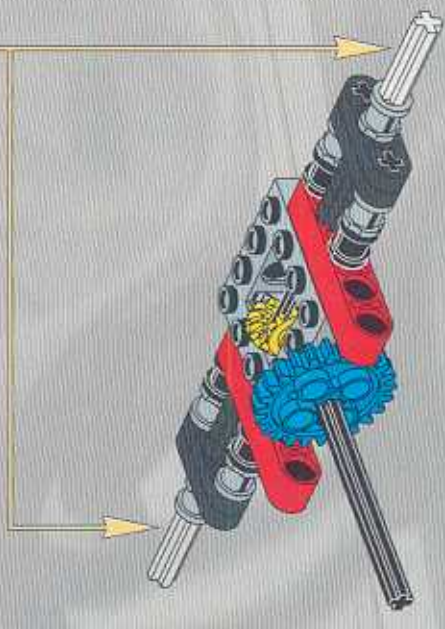

1

2

3

4

6

LEGO
12
3x

LEGO 13

- 4x Blue Pin
- 1x Gear
- 1x Black Technic Part
- 1x Axle

18

4x

4x

A parts list for step 18. It includes a small icon of a grey wheel hub and a larger icon of a black tire. The quantity '4x' is written next to each icon. The number '18' is prominently displayed in the top left corner of the list box.