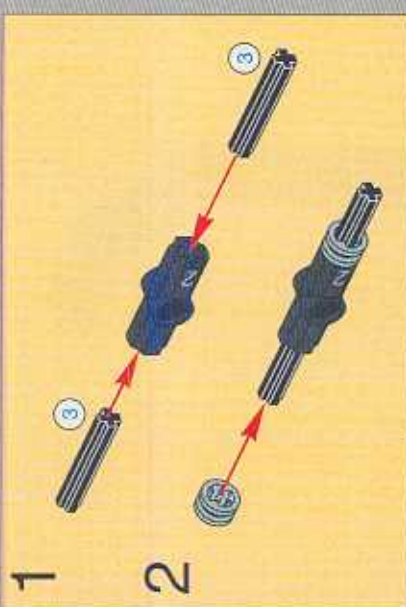

8279

TECHNIC

LEGO

1

2

3

4

5

1

2

3

4

6

LEGO
12
3x

LEGO 13

- 4x Blue Pin
- 1x Gear
- 1x Black Technic Part
- 1x Axle

18

4x

4x

A parts list for step 18. It includes a small icon of a grey wheel hub and a larger icon of a black tire. The quantity '4x' is written next to each icon. The number '18' is prominently displayed in the top left corner of the list box.