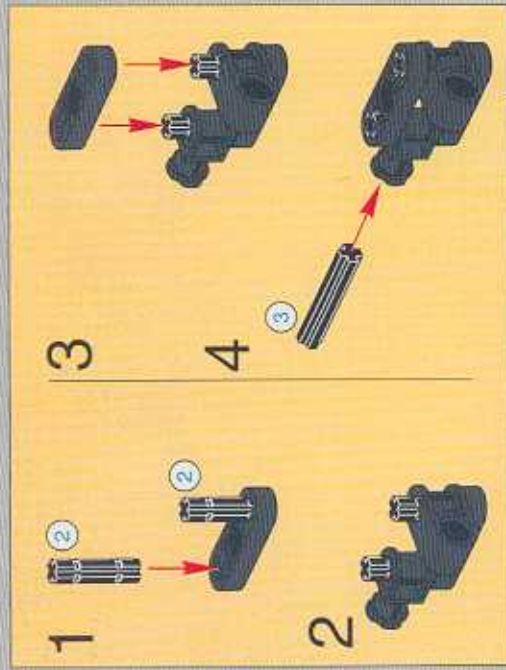

1

2

3

4

6

LEGO
12
3x

LEGO 13

- 4x Blue Pin
- 1x Gear
- 1x Black Technic Part
- 1x Axle

18

4x

4x

A parts list for step 18. It includes a small icon of a grey wheel hub and a larger icon of a black tire. The quantity '4x' is written next to each icon. The number '18' is prominently displayed in the top left corner of the list box.