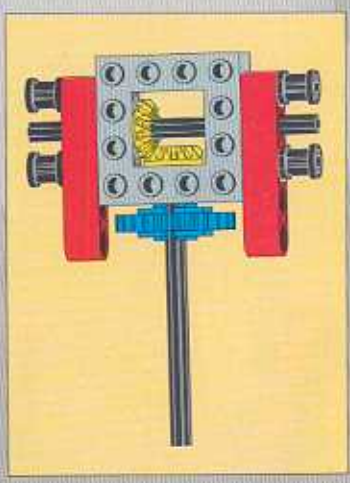

8279

TECHNIC

LEGO

1

2

3

4

5

1

2

3

4

6

LEGO
12
3x

LEGO 13

- 4x Blue Pin
- 1x Gear
- 1x Black Technic Part
- 1x Axle

15 1x

16 2x

1x

13 2x

14 1x

2x

1:1

21

18

4x

4x

A parts list for step 18. It includes a small icon of a grey wheel hub and a larger icon of a black tire. The quantity '4x' is written next to each icon. The number '18' is prominently displayed in the top left corner of the list box.