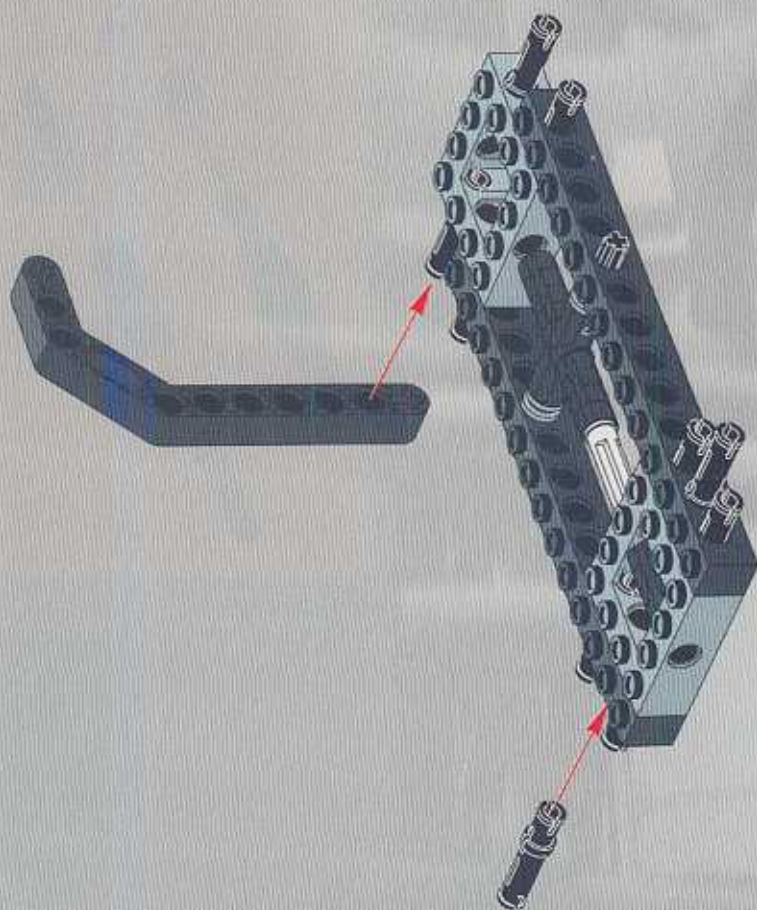

8279

TECHNIC

LEGO

1

2

3

4

5

1

2

3

4

6

LEGO
12
3x

LEGO 13

- 4x Blue Pin
- 1x Gear
- 1x Black Technic Part
- 1x Axle

18

4x

4x

A parts list for step 18. It includes a small icon of a grey wheel hub and a larger icon of a black tire. The quantity '4x' is written next to each icon. The number '18' is prominently displayed in the top left corner of the list box.