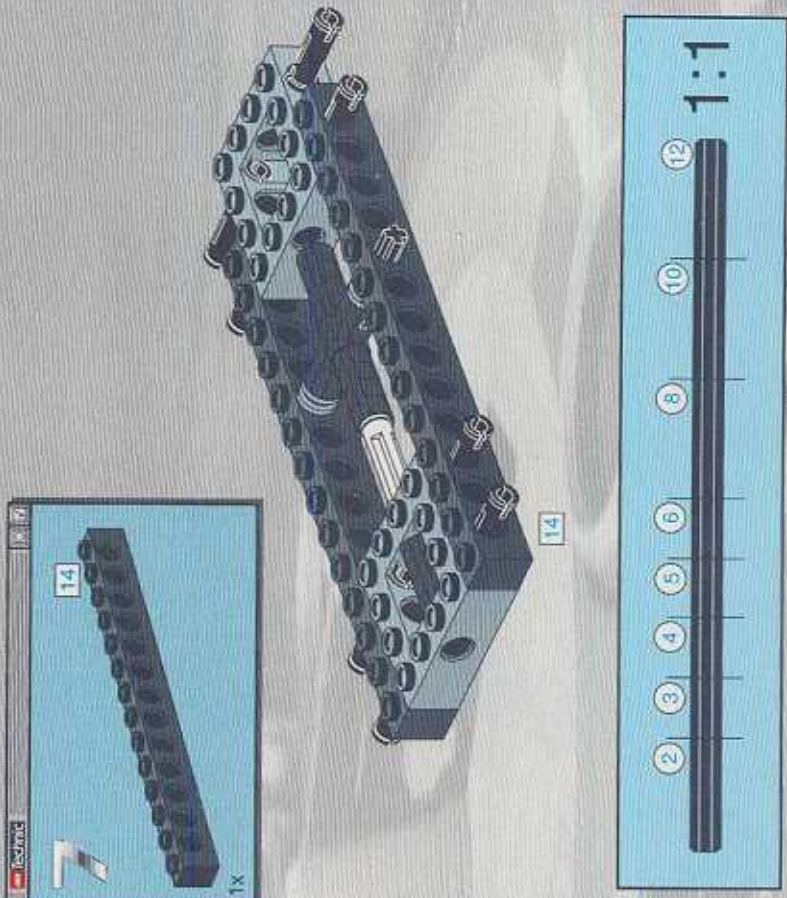

8279

TECHNIC

LEGO

1

2

3

4

5

18

4x

4x

A parts list for step 18. It includes a small icon of a grey wheel hub and a larger icon of a black tire. The quantity '4x' is written next to each icon. The number '18' is prominently displayed in the top left corner of the list box.