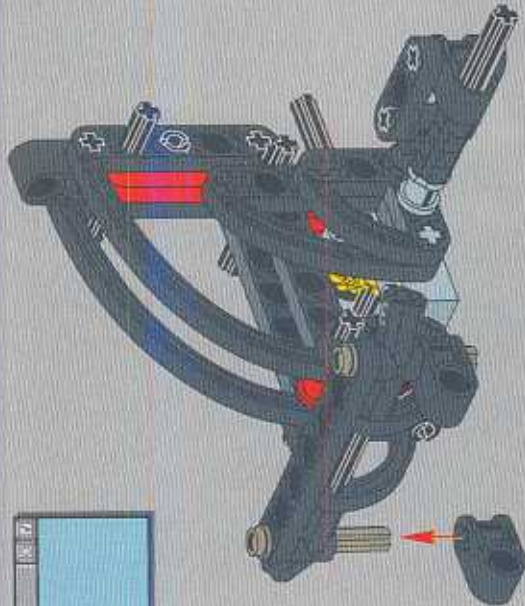

1

2

3

4

6

LEGO
12
3x

LEGO 13

- 4x Blue Pin
- 1x Gear
- 1x Black Technic Part
- 1x Axle

15 1x

16 2x

1x

13 2x

14 1x

2x

1:1

21

18

4x

4x

A parts list for step 18. It includes a small icon of a grey wheel hub and a larger icon of a black tire. The quantity '4x' is written next to each icon. The number '18' is prominently displayed in the top left corner of the list box.