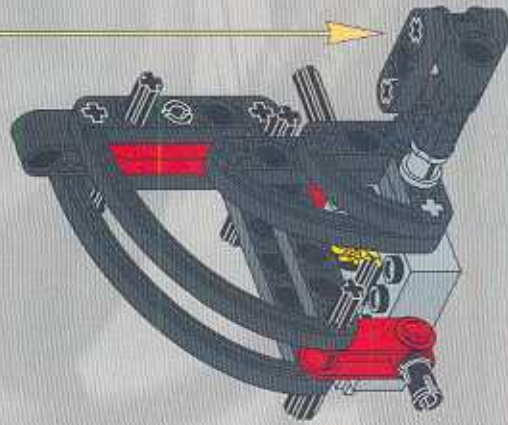

1

2

3

4

6

LEGO
12
3x

LEGO 13

- 4x Blue Pin
- 1x Gear
- 1x Black Technic Part
- 1x Axle

18

4x

4x

A parts list for step 18. It includes a small icon of a grey wheel hub and a larger icon of a black tire. The quantity '4x' is written next to each icon. The number '18' is prominently displayed in the top left corner of the list box.