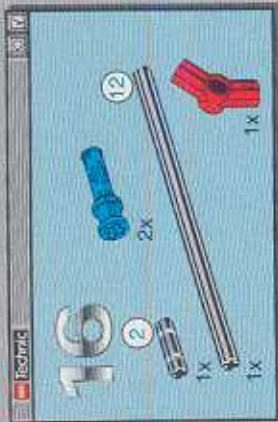

1

2

3

4

6

LEGO
12
3x

LEGO 13

- 4x Blue Pin
- 1x Gear
- 1x Black Technic Part
- 1x Axle

15 1x

16 2x

1x

13 2x

14 1x

2x

1:1

21

18

4x

4x

A parts list for step 18. It includes a small icon of a grey wheel hub and a larger icon of a black tire. The quantity '4x' is written next to each icon. The number '18' is prominently displayed in the top left corner of the list box.