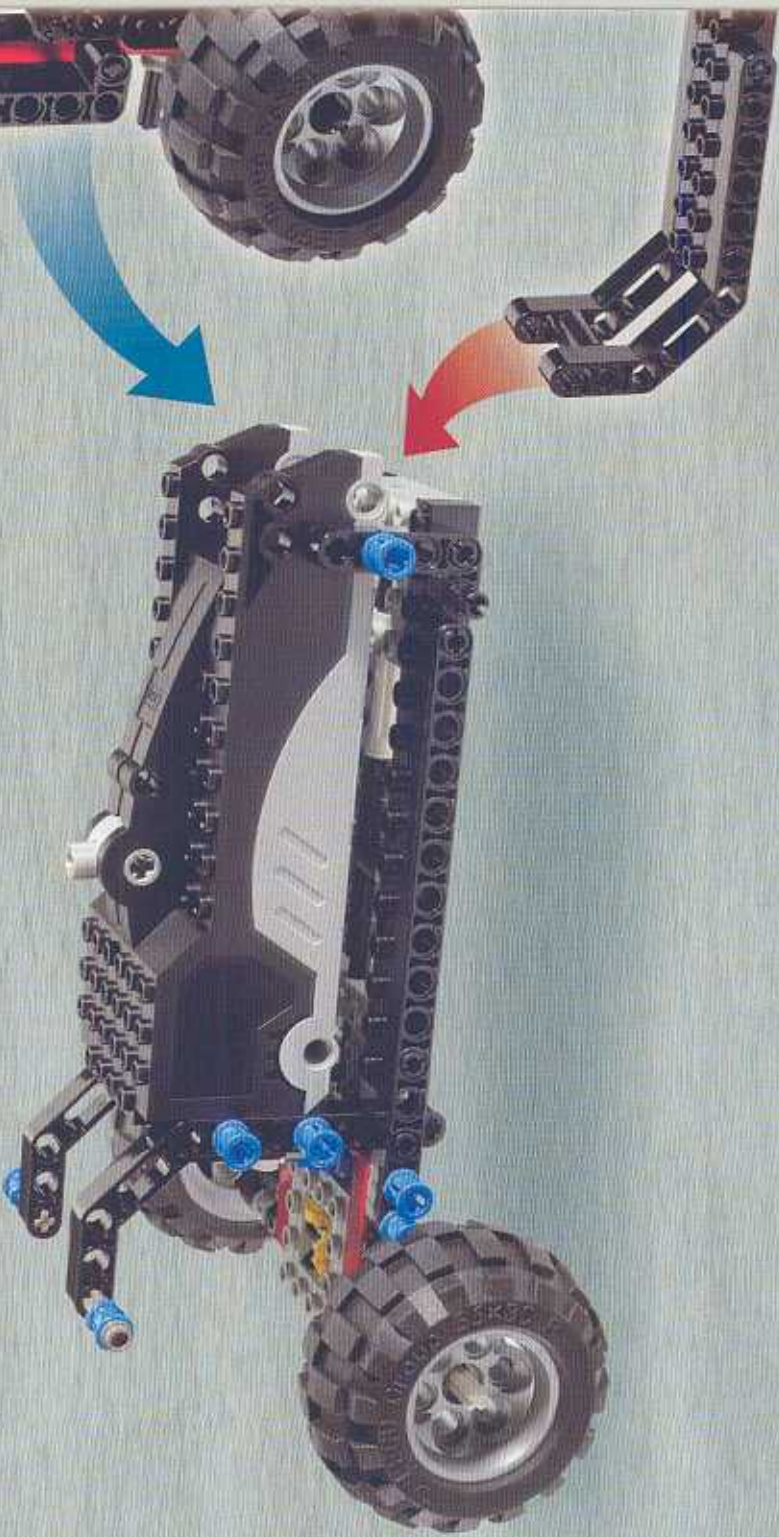

8279

TECHNIC

LEGO

1

2

3

4

5

1

2

3

4

6

LEGO
12
3x

LEGO 13

- 4x Blue Pin
- 1x Gear
- 1x Black Technic Part
- 1x Axle

18

4x

4x

A parts list for step 18. It includes a small icon of a grey wheel hub and a larger icon of a black tire. The quantity '4x' is written next to each icon. The number '18' is prominently displayed in the top left corner of the list box.