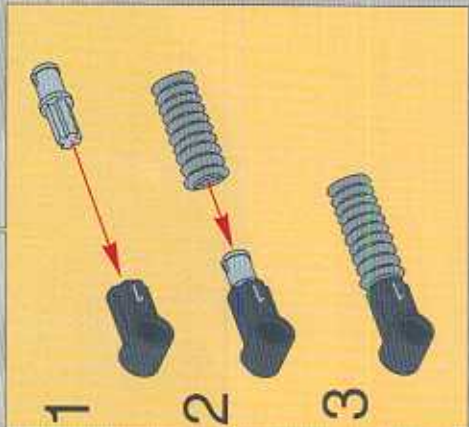

LEGO Technic

46

- 1x [Pin with Friction Ridge]
- 1x [Black Pin]
- 1x [Spring]