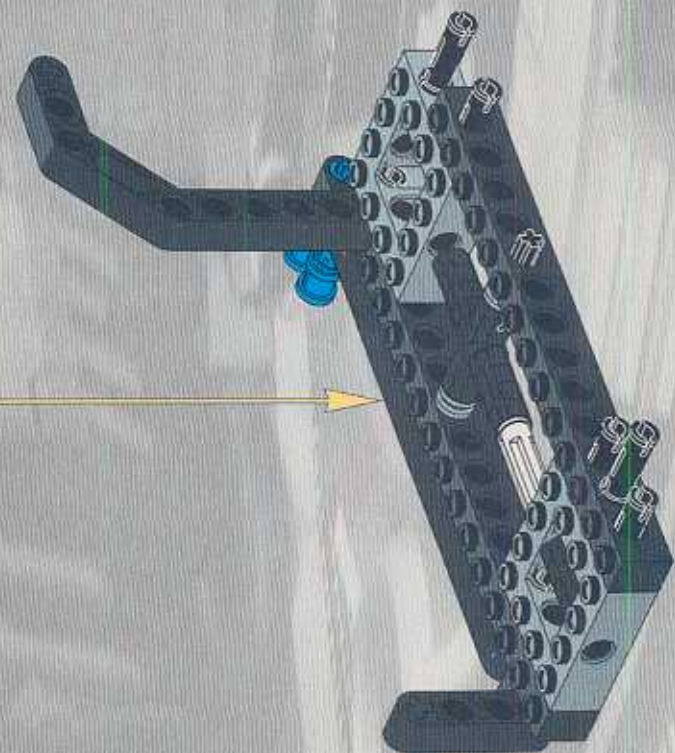

8279

TECHNIC

LEGO

1

2

3

4

5

18

4x

4x

A parts list for step 18. It includes a small icon of a grey wheel hub and a larger icon of a black tire. The quantity '4x' is written next to each icon. The number '18' is prominently displayed in the top left corner of the list box.