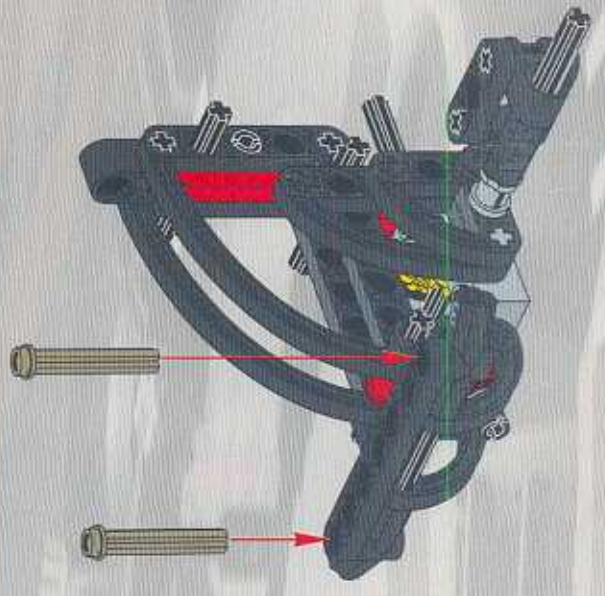

15 1x

16 2x

1x

13 2x

14 1x

2x

1:1