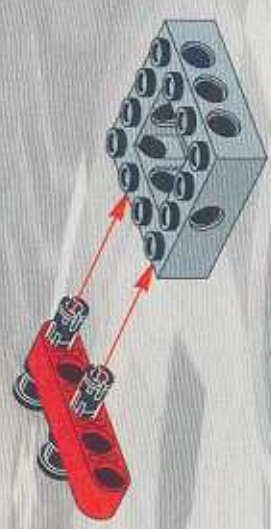

8279

TECHNIC

LEGO

1

2

3

4

5

1

2

3

4

6

LEGO
12
3x

LEGO 13

- 4x Blue Pin
- 1x Gear
- 1x Black Technic Part
- 1x Axle

18

4x

4x

A parts list for step 18. It includes a small icon of a grey wheel hub and a larger icon of a black tire. The quantity '4x' is written next to each icon. The number '18' is prominently displayed in the top left corner of the list box.