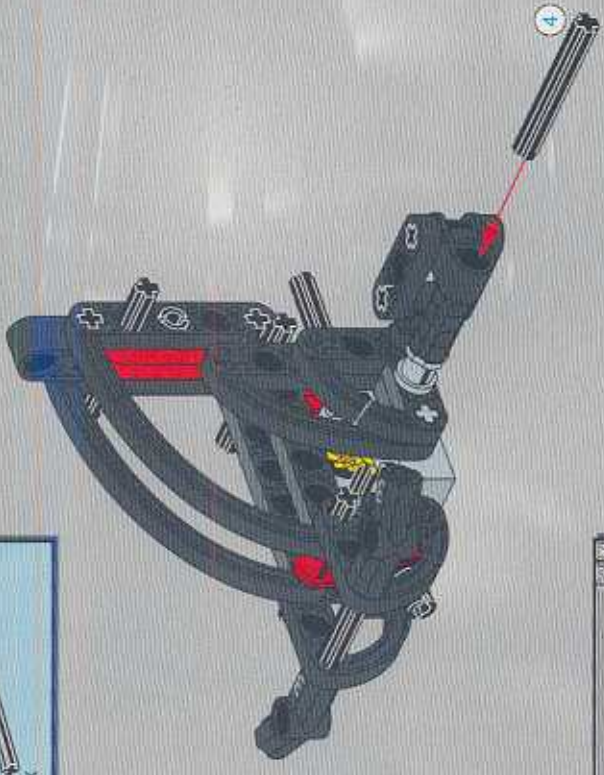

15 1x

16 2x

1x

13 2x

14 1x

2x

1:1