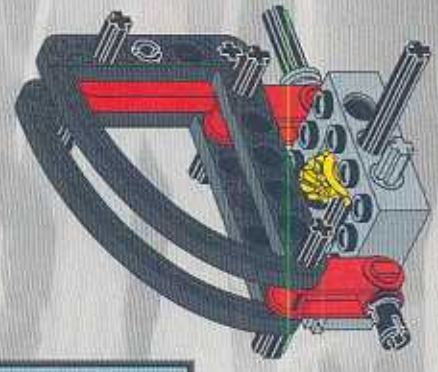

1

2

3

4

6

LEGO
12
3x

LEGO 13

- 4x Blue Pin
- 1x Gear
- 1x Black Technic Part
- 1x Axle

15 1x

16 2x

1x

13 2x

14 1x

2x

1:1

21

18

4x

4x

A parts list for step 18. It includes a small icon of a grey wheel hub and a larger icon of a black tire. The quantity '4x' is written next to each icon. The number '18' is prominently displayed in the top left corner of the list box.