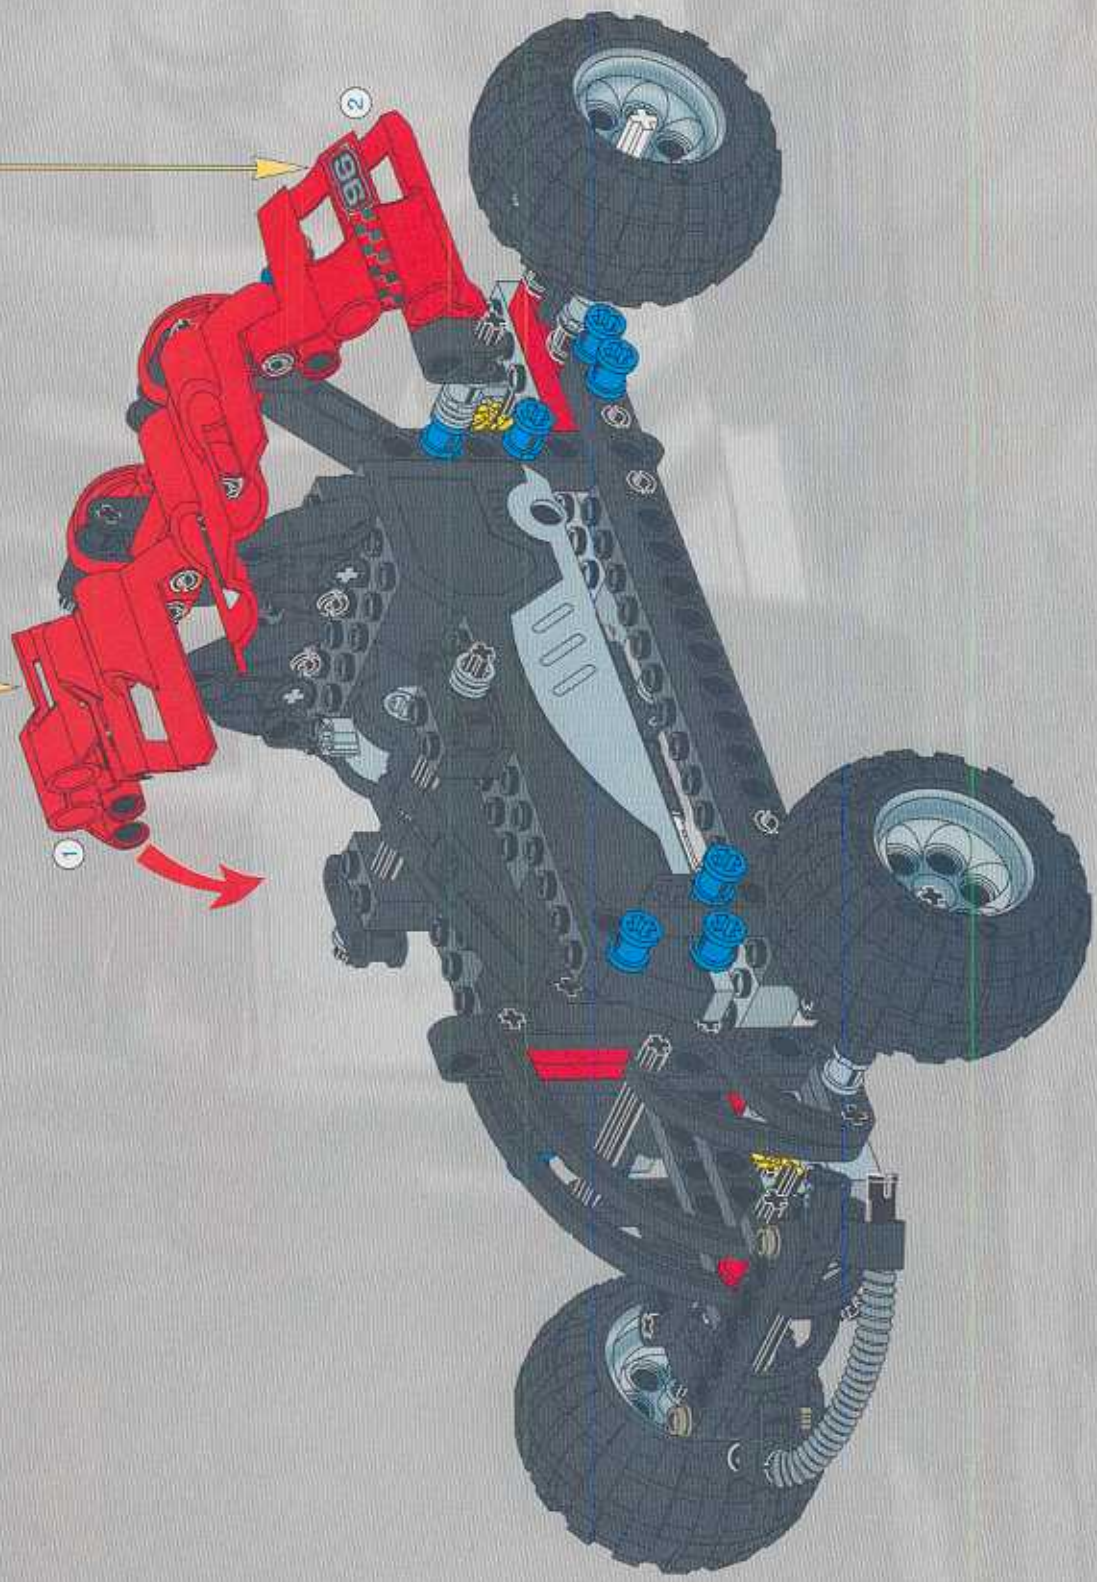

18

4x

4x

A parts list for step 18. It includes a small icon of a grey wheel hub and a larger icon of a black tire. The quantity '4x' is written next to each icon. The number '18' is prominently displayed in the top left corner of the list box.

1x

1

2

LEGO Technic

42

2x

2x

This block contains the part list for step 42. It features the number '42' in a large font, the LEGO Technic logo, and two entries: a grey axle and a blue axle, each followed by the quantity '2x'. The items are arranged in a row.