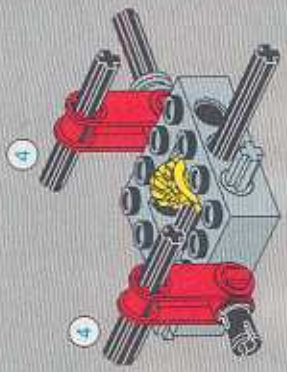

1

2

3

4

6

LEGO
12
3x

LEGO 13

- 4x Blue Pin
- 1x Gear
- 1x Black Technic Part
- 1x Axle

15 1x

16 2x

1x

13 2x

14 1x

2x

1:1

21

18

4x

4x

A parts list for step 18. It includes a small icon of a grey wheel hub and a larger icon of a black tire. The quantity '4x' is written next to each icon. The number '18' is prominently displayed in the top left corner of the list box.