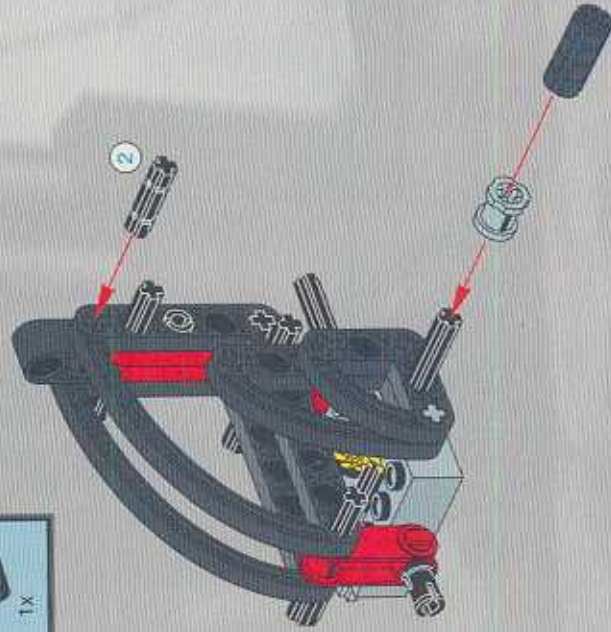

1

2

3

4

6

LEGO
12
3x

LEGO 13

- 4x Blue Pin
- 1x Gear
- 1x Black Technic Part
- 1x Axle

18

4x

4x

A parts list for step 18. It includes a small icon of a grey wheel hub and a larger icon of a black tire. The quantity '4x' is written next to each icon. The number '18' is prominently displayed in the top left corner of the list box.