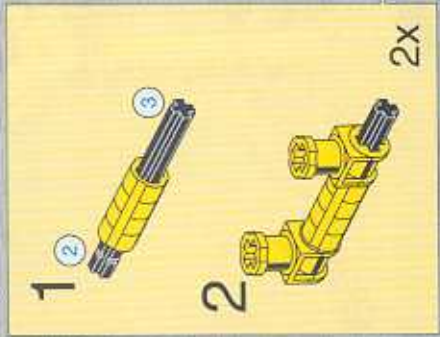

**1** **2** **3**

10

Red arrows indicate the connection points between the sub-assembly and the main motor assembly.

LEGO Technic

**13**

2x 

2x  2x 

**5**

24

- 1x
- 1x
- 2x
- 1x
- 2x
- 2x
- 2x

29

- 1x Yellow 3-hole Technic beam
- 1x Grey axle
- 1x Yellow 2-hole Technic beam
- 1x Yellow 3-hole Technic beam
- 2x Yellow 2-hole Technic beam
- 1x Grey axle
- 1x Yellow 2-hole Technic beam
- 1x Yellow 3-hole Technic beam
- 1x Grey axle
- 1x Yellow 2-hole Technic beam