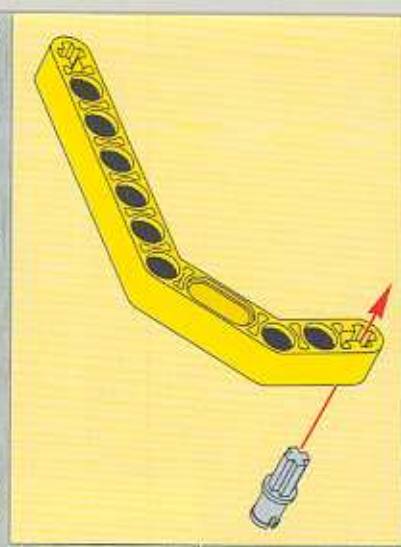

**1** **2** **3**

10

Red arrows indicate the connection points between the sub-assembly and the main motor assembly.

LEGO Technic

**13**

2x 

2x  2x 

**5**

2x

LEGO Technic

**23**

**5**

1:1

4

2

1:1

24

- 1x
- 1x
- 2x
- 1x
- 2x
- 2x
- 2x

29

- 1x Yellow 3-hole Technic beam
- 1x Grey axle
- 1x Yellow 2-hole Technic beam
- 1x Yellow 3-hole Technic beam
- 2x Yellow 2-hole Technic beam
- 1x Grey axle
- 1x Yellow 2-hole Technic beam
- 1x Yellow 3-hole Technic beam
- 1x Grey axle
- 1x Yellow 2-hole Technic beam