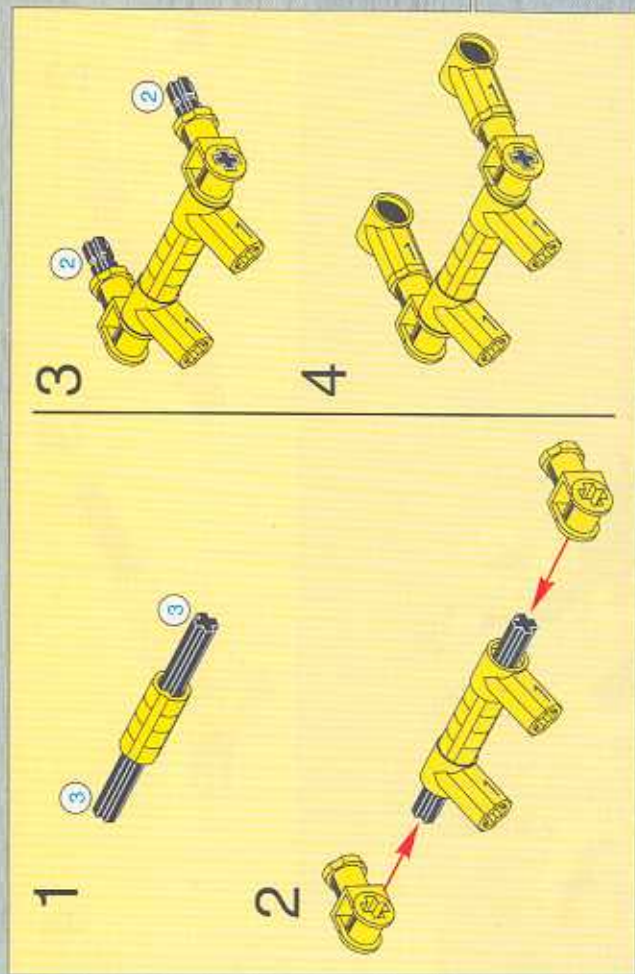

**1** **2** **3**

10

Red arrows indicate the connection points between the sub-assembly and the main motor assembly.

LEGO Technic

**13**

2x 

2x  2x 

**5**

24

- 1x
- 1x
- 2x
- 1x
- 2x
- 2x
- 2x

29

- 1x Yellow 3-hole Technic beam
- 1x Grey axle
- 1x Yellow 2-hole Technic beam
- 1x Yellow 3-hole Technic beam
- 2x Yellow 2-hole Technic beam
- 1x Grey axle
- 1x Yellow 2-hole Technic beam
- 1x Yellow 3-hole Technic beam
- 1x Grey axle
- 1x Yellow 2-hole Technic beam