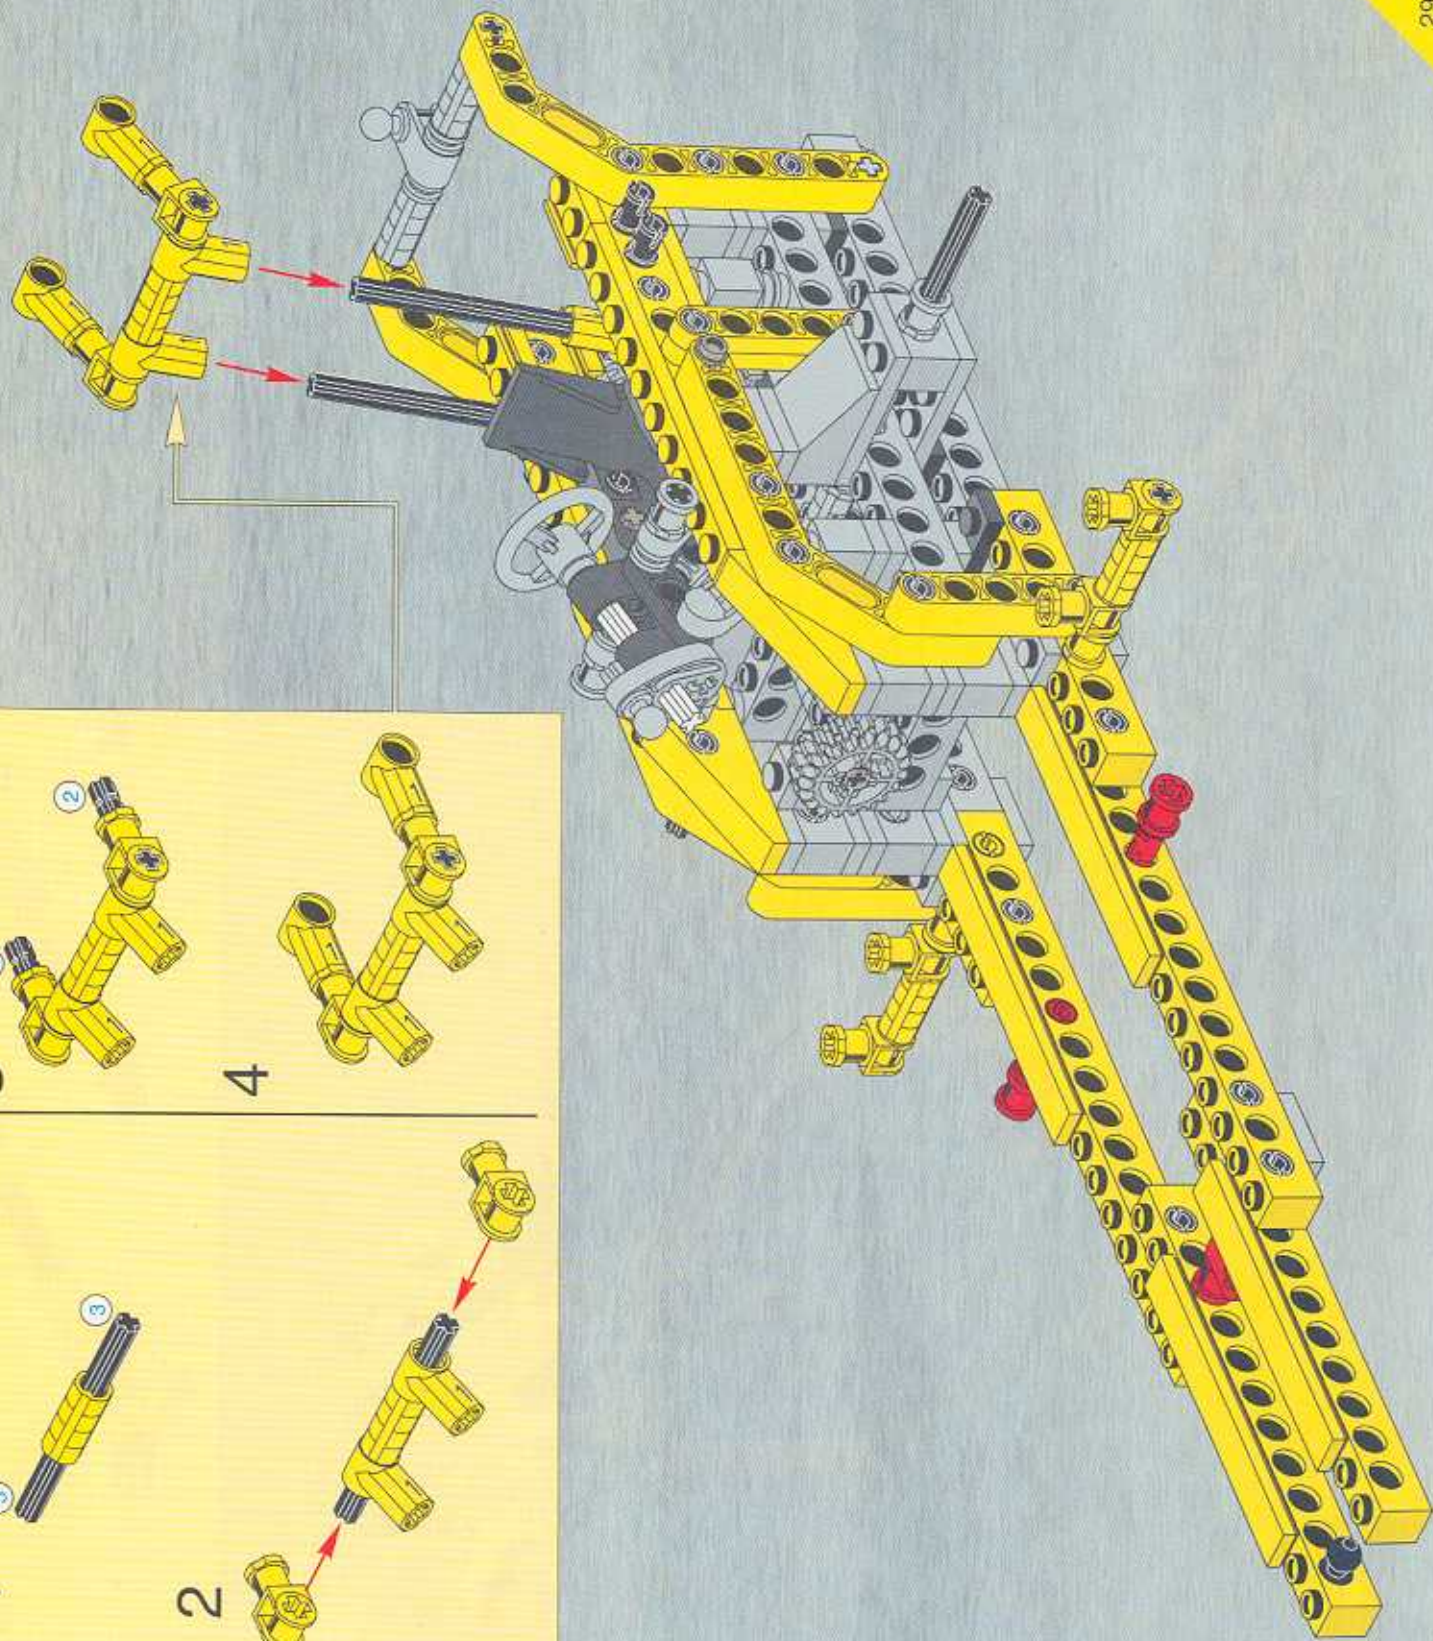

**1** **2** **3**

10

Red arrows indicate the connection points between the sub-assembly and the main motor assembly.

LEGO Technic

**13**

2x 

2x  2x 

**5**

24

- 1x
- 1x
- 2x
- 1x
- 2x
- 2x
- 2x

29

- 1x Yellow 3-hole Technic beam
- 1x Grey axle
- 1x Yellow 2-hole Technic beam
- 1x Yellow 3-hole Technic beam
- 2x Yellow 2-hole Technic beam
- 1x Grey axle
- 1x Yellow 2-hole Technic beam
- 1x Yellow 3-hole Technic beam
- 1x Grey axle
- 1x Yellow 2-hole Technic beam