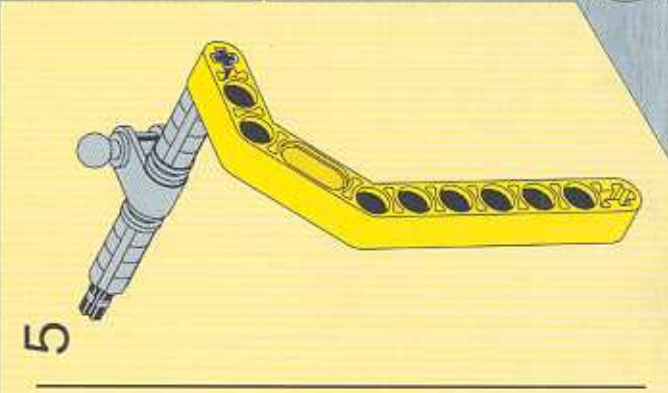

**1** **2** **3**

10

Red arrows indicate the connection points between the sub-assembly and the main motor assembly.

LEGO Technic

**13**

2x 

2x  2x 

**5**

24

- 1x
- 1x
- 2x
- 1x
- 2x
- 2x
- 2x

29

- 1x Yellow 3-hole Technic beam
- 1x Grey axle
- 1x Yellow 2-hole Technic beam
- 1x Yellow 3-hole Technic beam
- 2x Yellow 2-hole Technic beam
- 1x Grey axle
- 1x Yellow 2-hole Technic beam
- 1x Yellow 3-hole Technic beam
- 1x Grey axle
- 1x Yellow 2-hole Technic beam