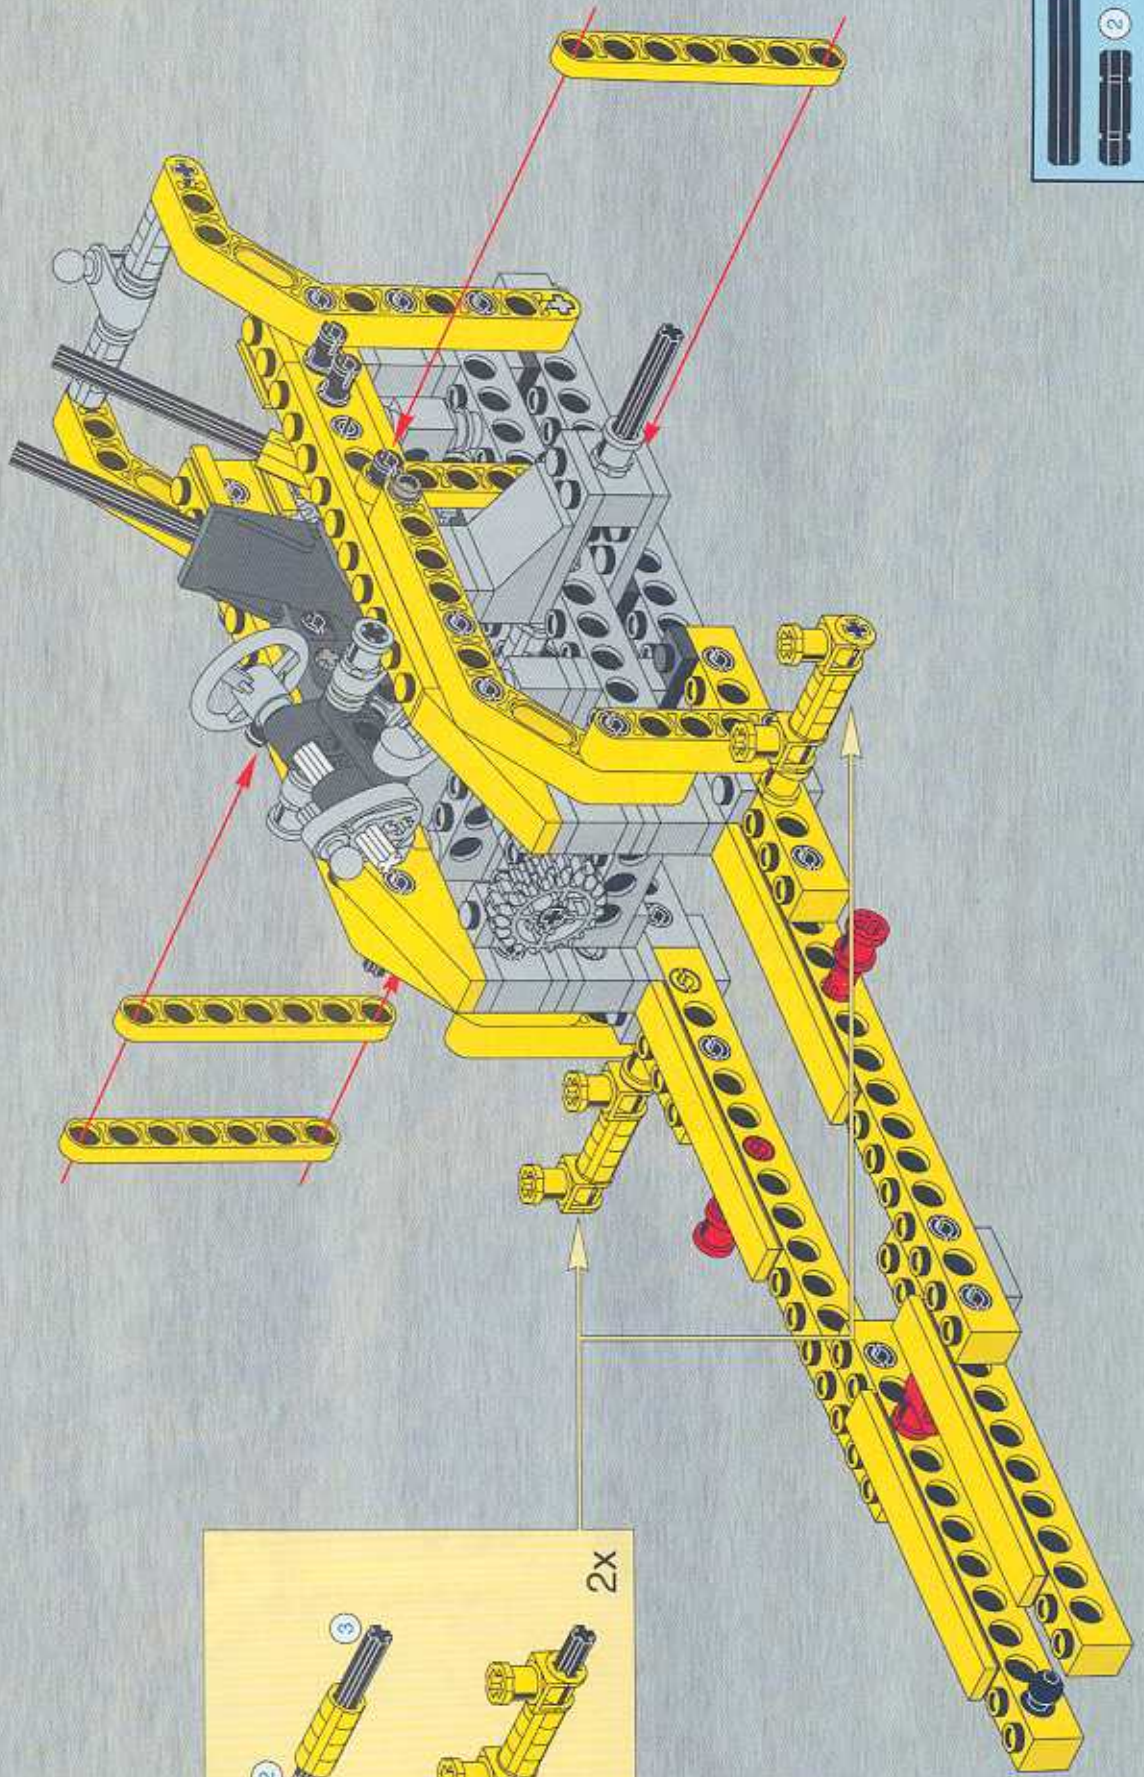

**1** **2** **3**

10

Red arrows indicate the connection points between the sub-assembly and the main motor assembly.

LEGO Technic

**13**

2x 

2x  2x 

**5**

24

- 1x
- 1x
- 2x
- 1x
- 2x
- 2x
- 2x

29

- 1x Yellow 3-hole Technic beam
- 1x Grey axle
- 1x Yellow 2-hole Technic beam
- 1x Yellow 3-hole Technic beam
- 2x Yellow 2-hole Technic beam
- 1x Grey axle
- 1x Yellow 2-hole Technic beam
- 1x Yellow 3-hole Technic beam
- 1x Grey axle
- 1x Yellow 2-hole Technic beam