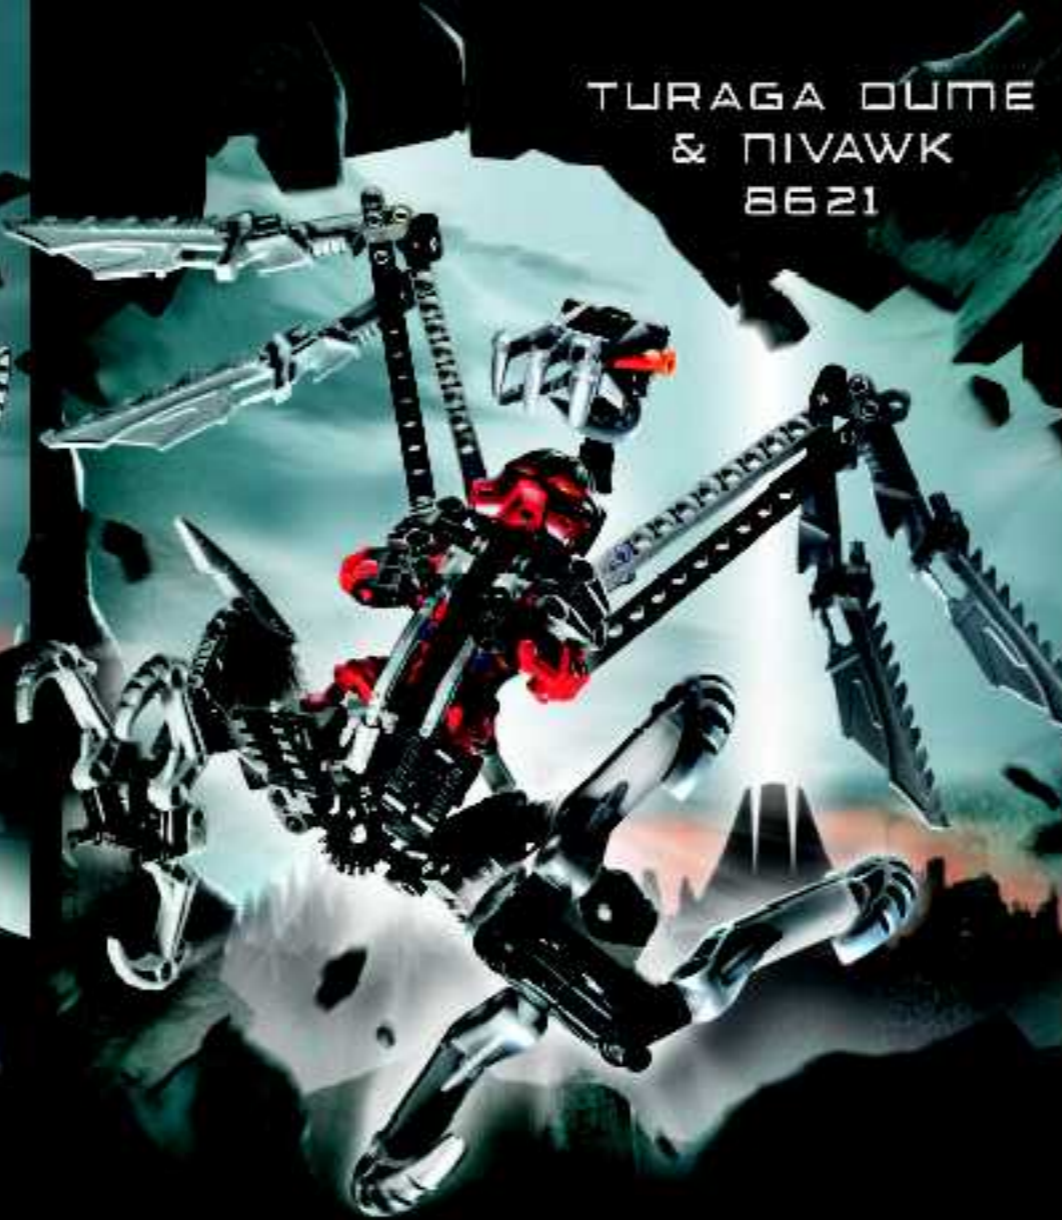

TURAGA DUME
& NIVAWK
8621