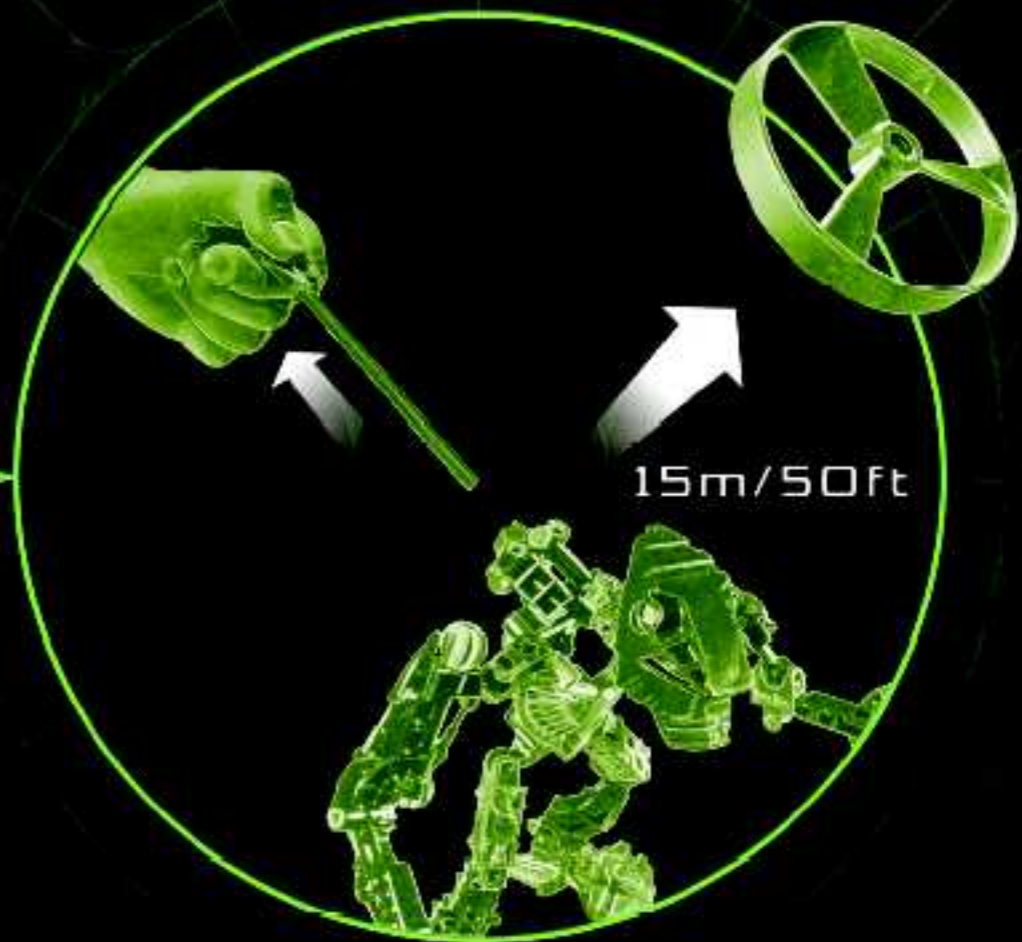

Kanoka Club Code
www.bionicle.com

0N6 +